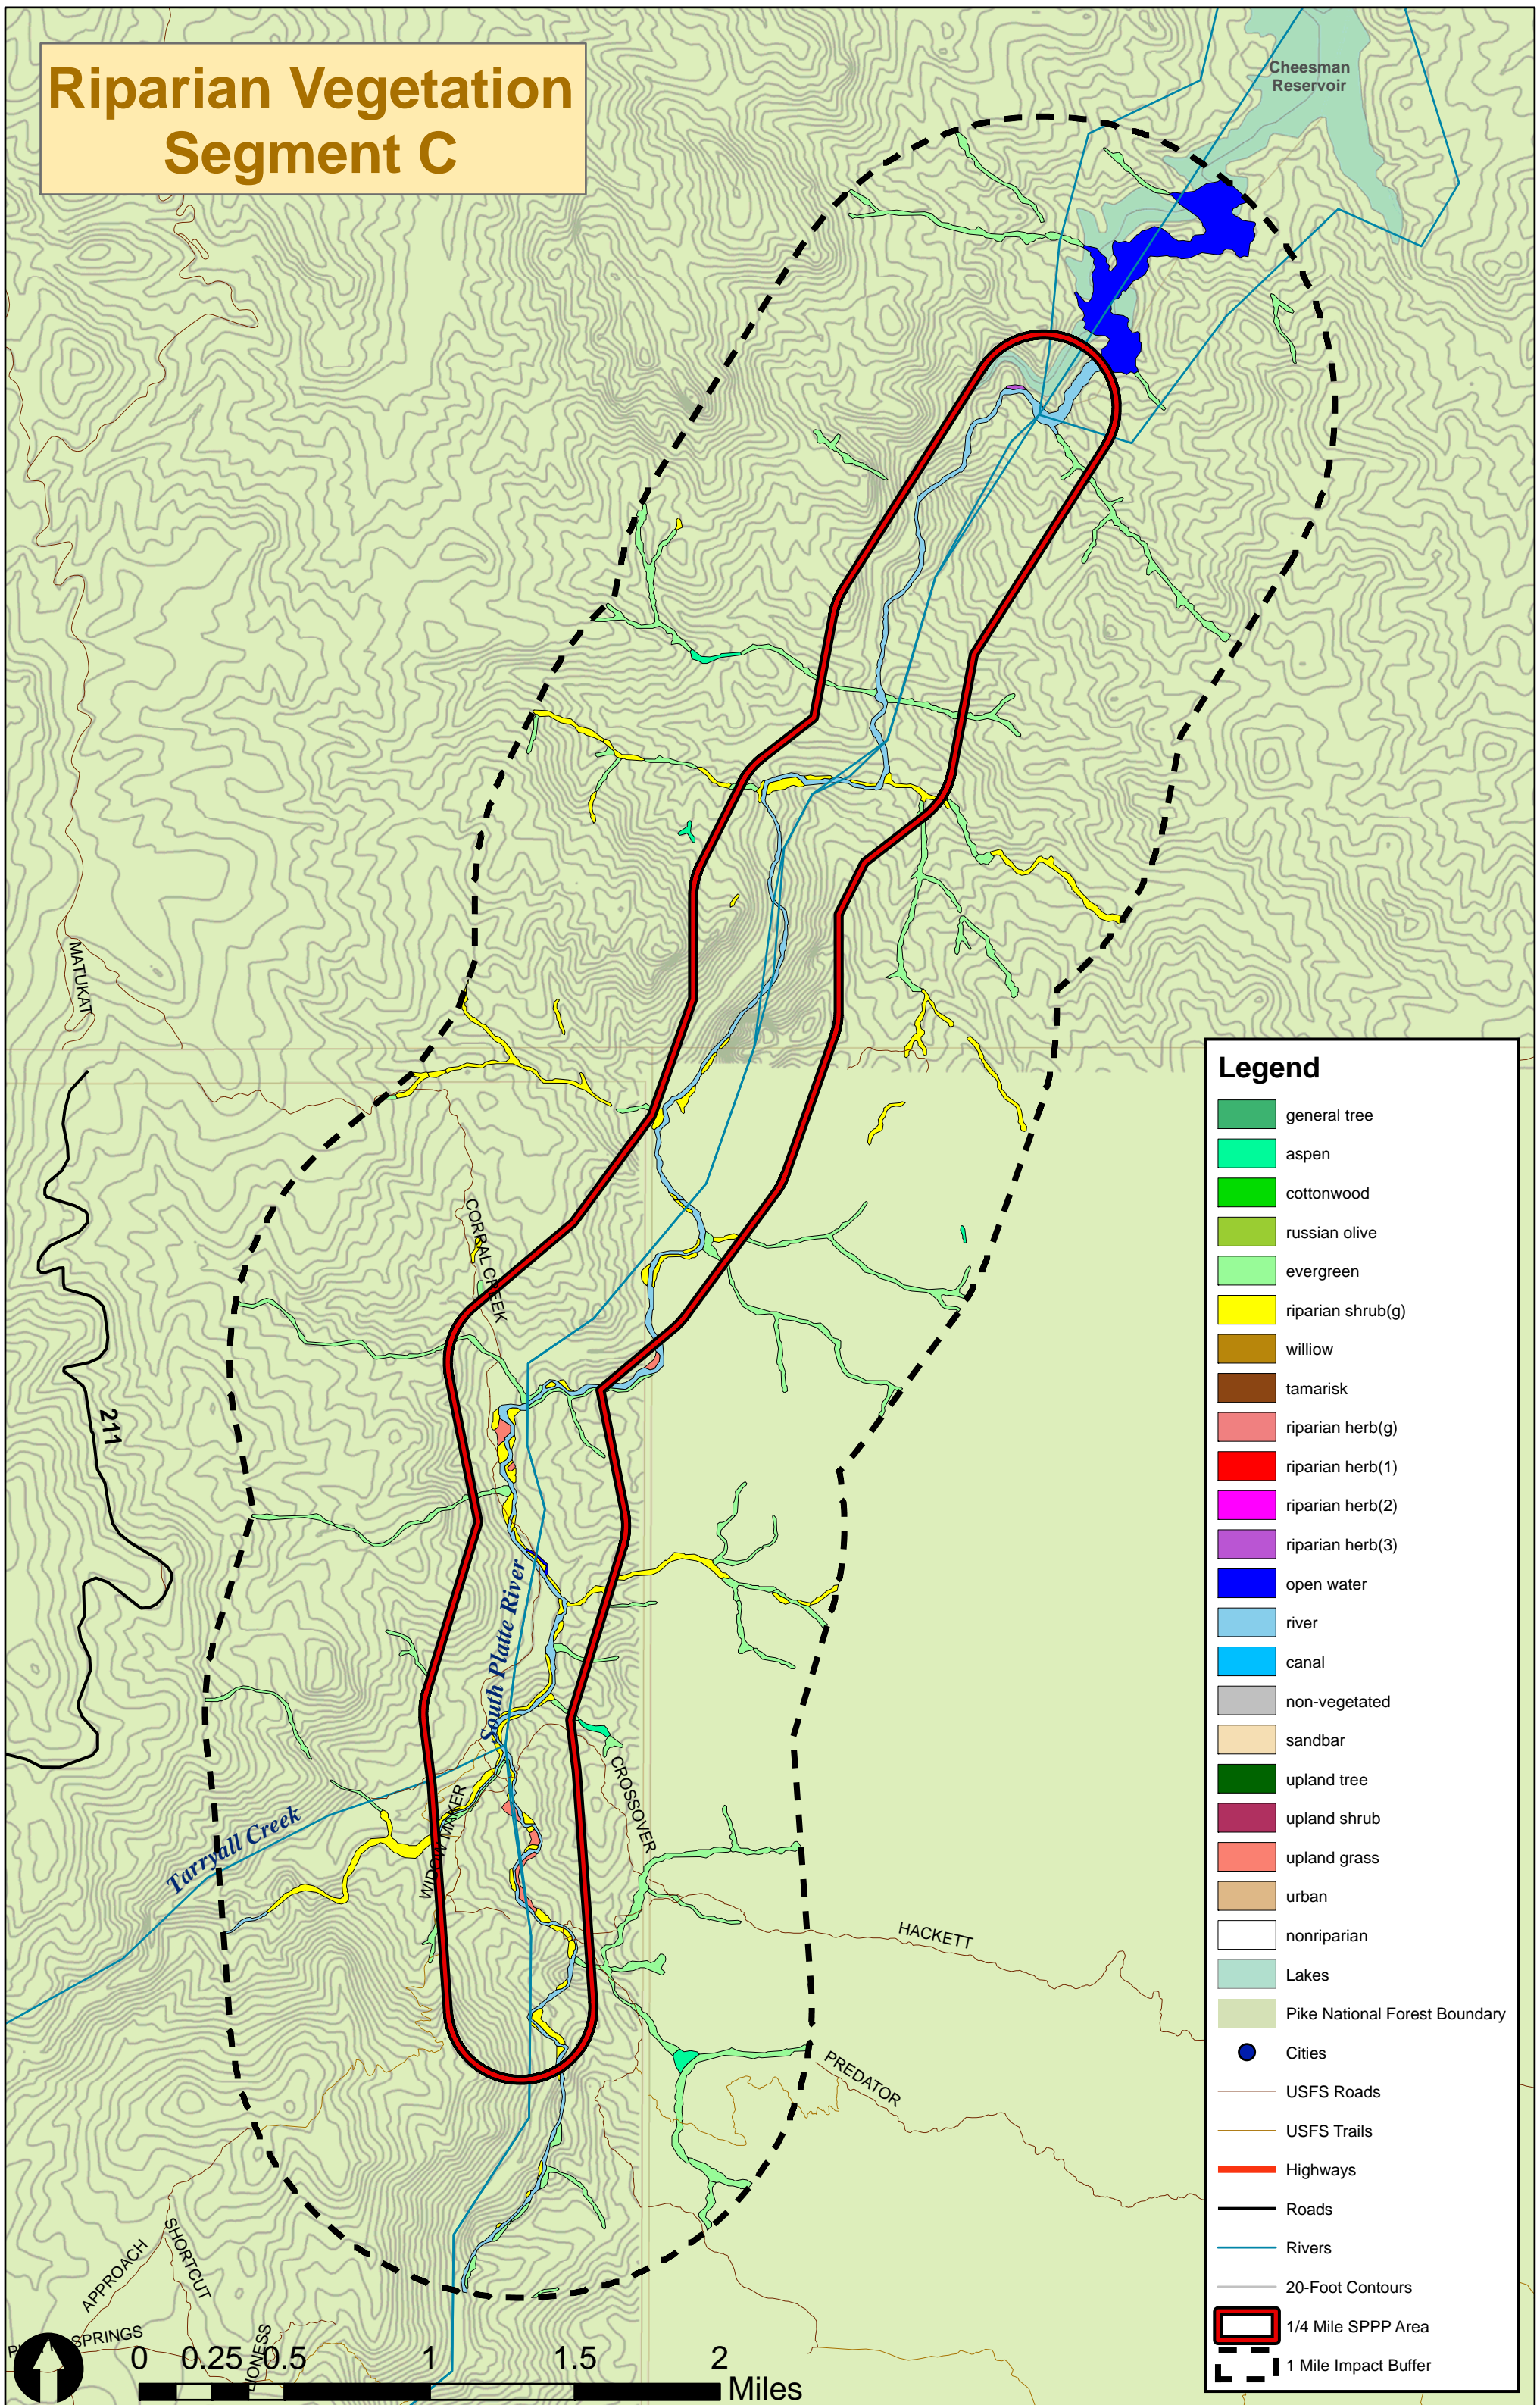

Riparian Vegetation Segment C

Legend

- general tree
- aspen
- cottonwood
- russian olive
- evergreen
- riparian shrub(g)
- willow
- tamarisk
- riparian herb(g)
- riparian herb(1)
- riparian herb(2)
- riparian herb(3)
- open water
- river
- canal
- non-vegetated
- sandbar
- upland tree
- upland shrub
- upland grass
- urban
- nonriparian
- Lakes
- Pike National Forest Boundary
- Cities
- USFS Roads
- USFS Trails
- Highways
- Roads
- Rivers
- 20-Foot Contours
- 1/4 Mile SPPP Area
- 1 Mile Impact Buffer