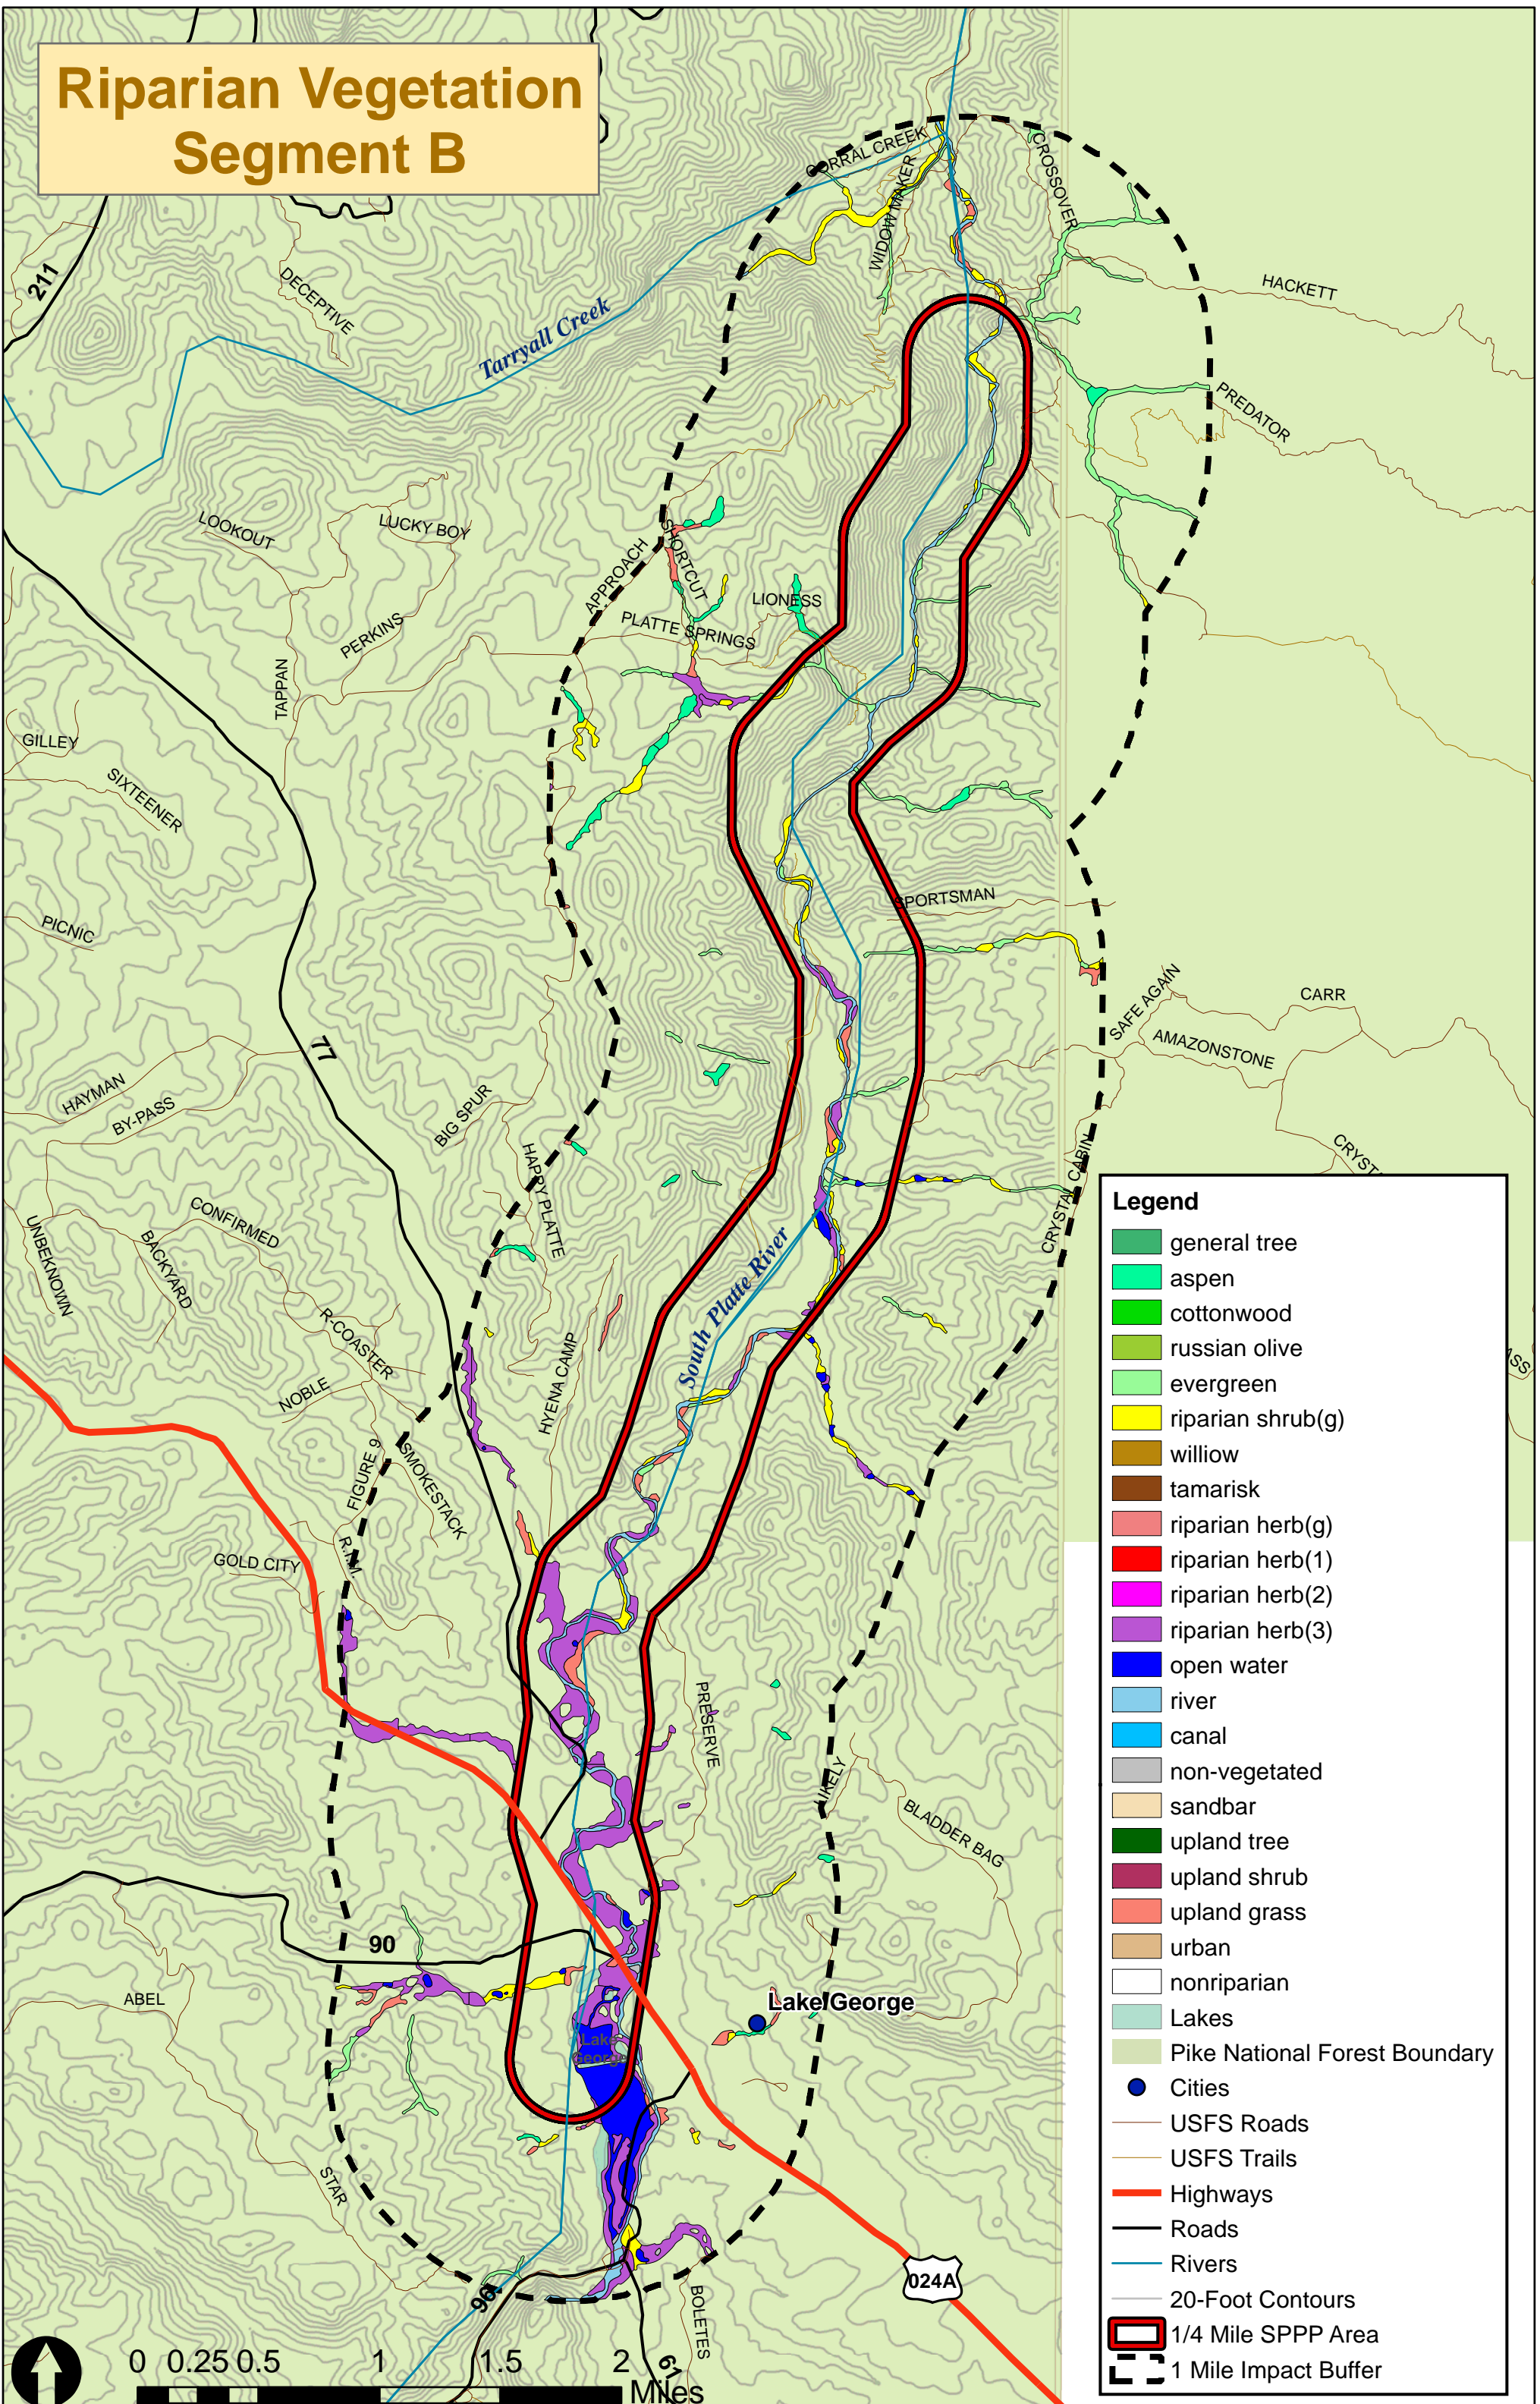

Riparian Vegetation Segment B

Legend

- general tree
- aspen
- cottonwood
- russian olive
- evergreen
- riparian shrub(g)
- willow
- tamarisk
- riparian herb(g)
- riparian herb(1)
- riparian herb(2)
- riparian herb(3)
- open water
- river
- canal
- non-vegetated
- sandbar
- upland tree
- upland shrub
- upland grass
- urban
- nonriparian
- Lakes
- Pike National Forest Boundary
- Cities
- USFS Roads
- USFS Trails
- Highways
- Roads
- Rivers
- 20-Foot Contours
- 1/4 Mile SPPP Area
- 1 Mile Impact Buffer