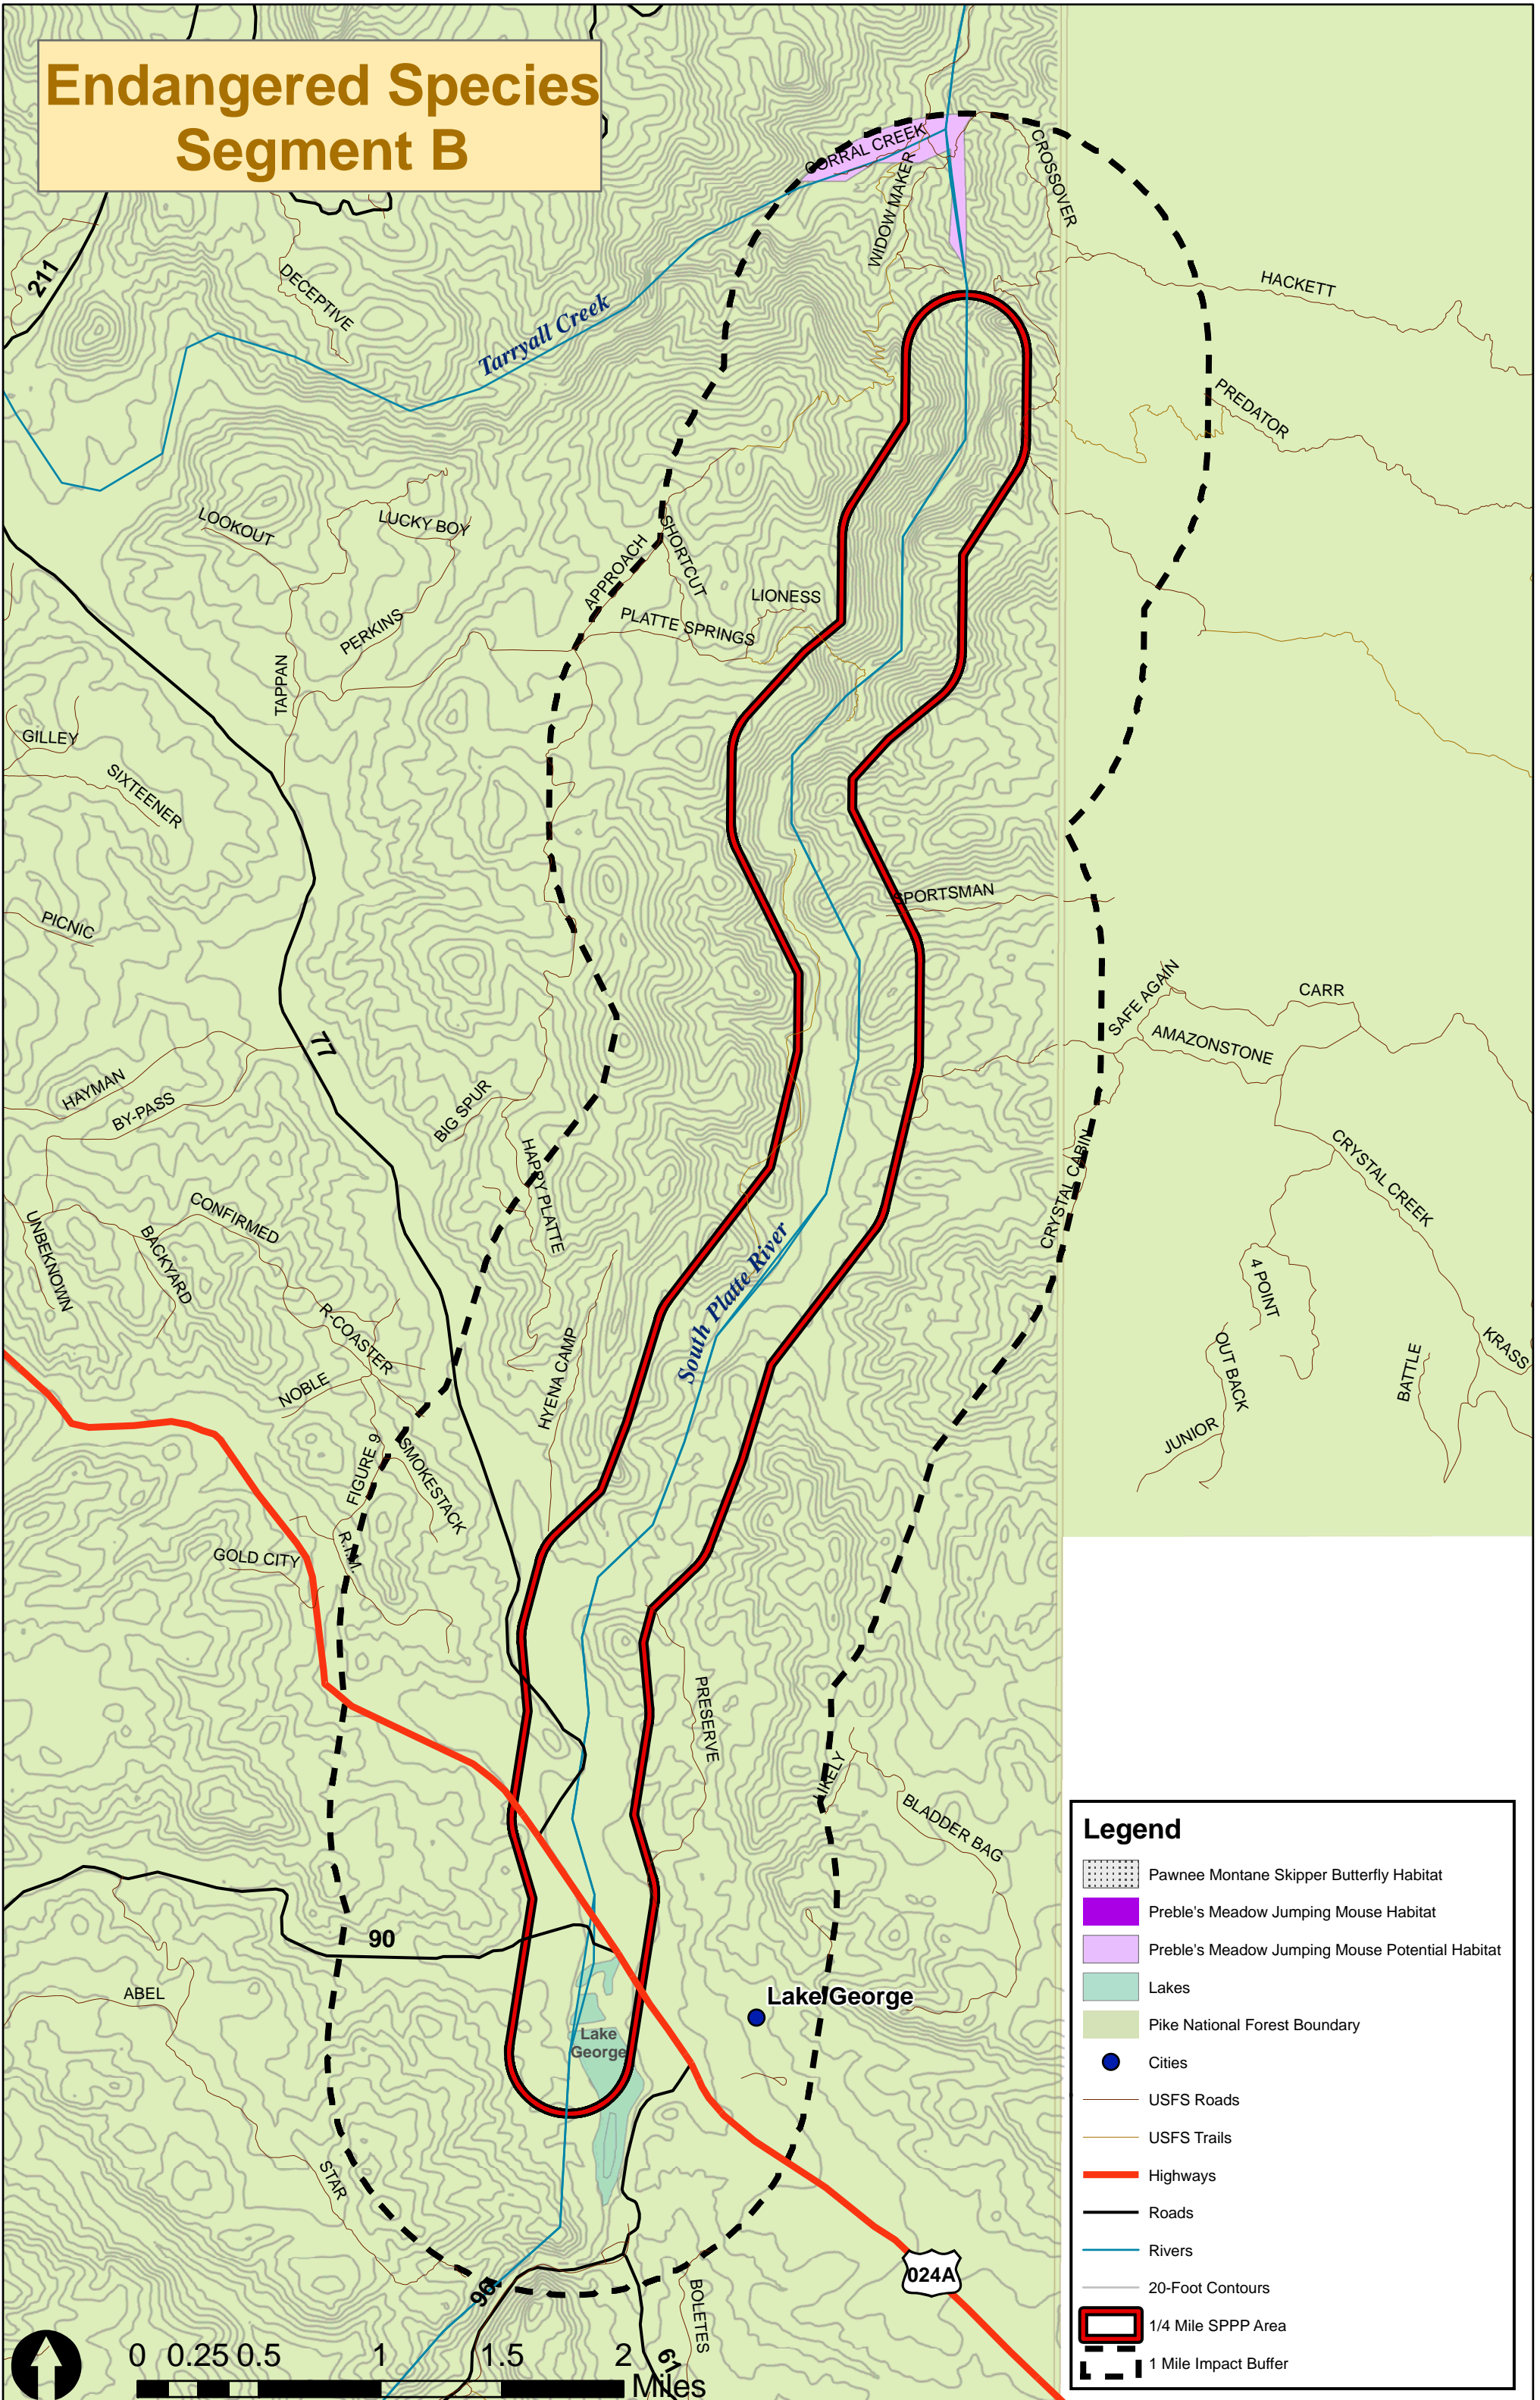

Endangered Species Segment B

Legend

- Pawnee Montane Skipper Butterfly Habitat
- Preble's Meadow Jumping Mouse Habitat
- Preble's Meadow Jumping Mouse Potential Habitat
- Lakes
- Pike National Forest Boundary
- Cities
- USFS Roads
- USFS Trails
- Highways
- Roads
- Rivers
- 20-Foot Contours
- 1/4 Mile SPPP Area
- 1 Mile Impact Buffer