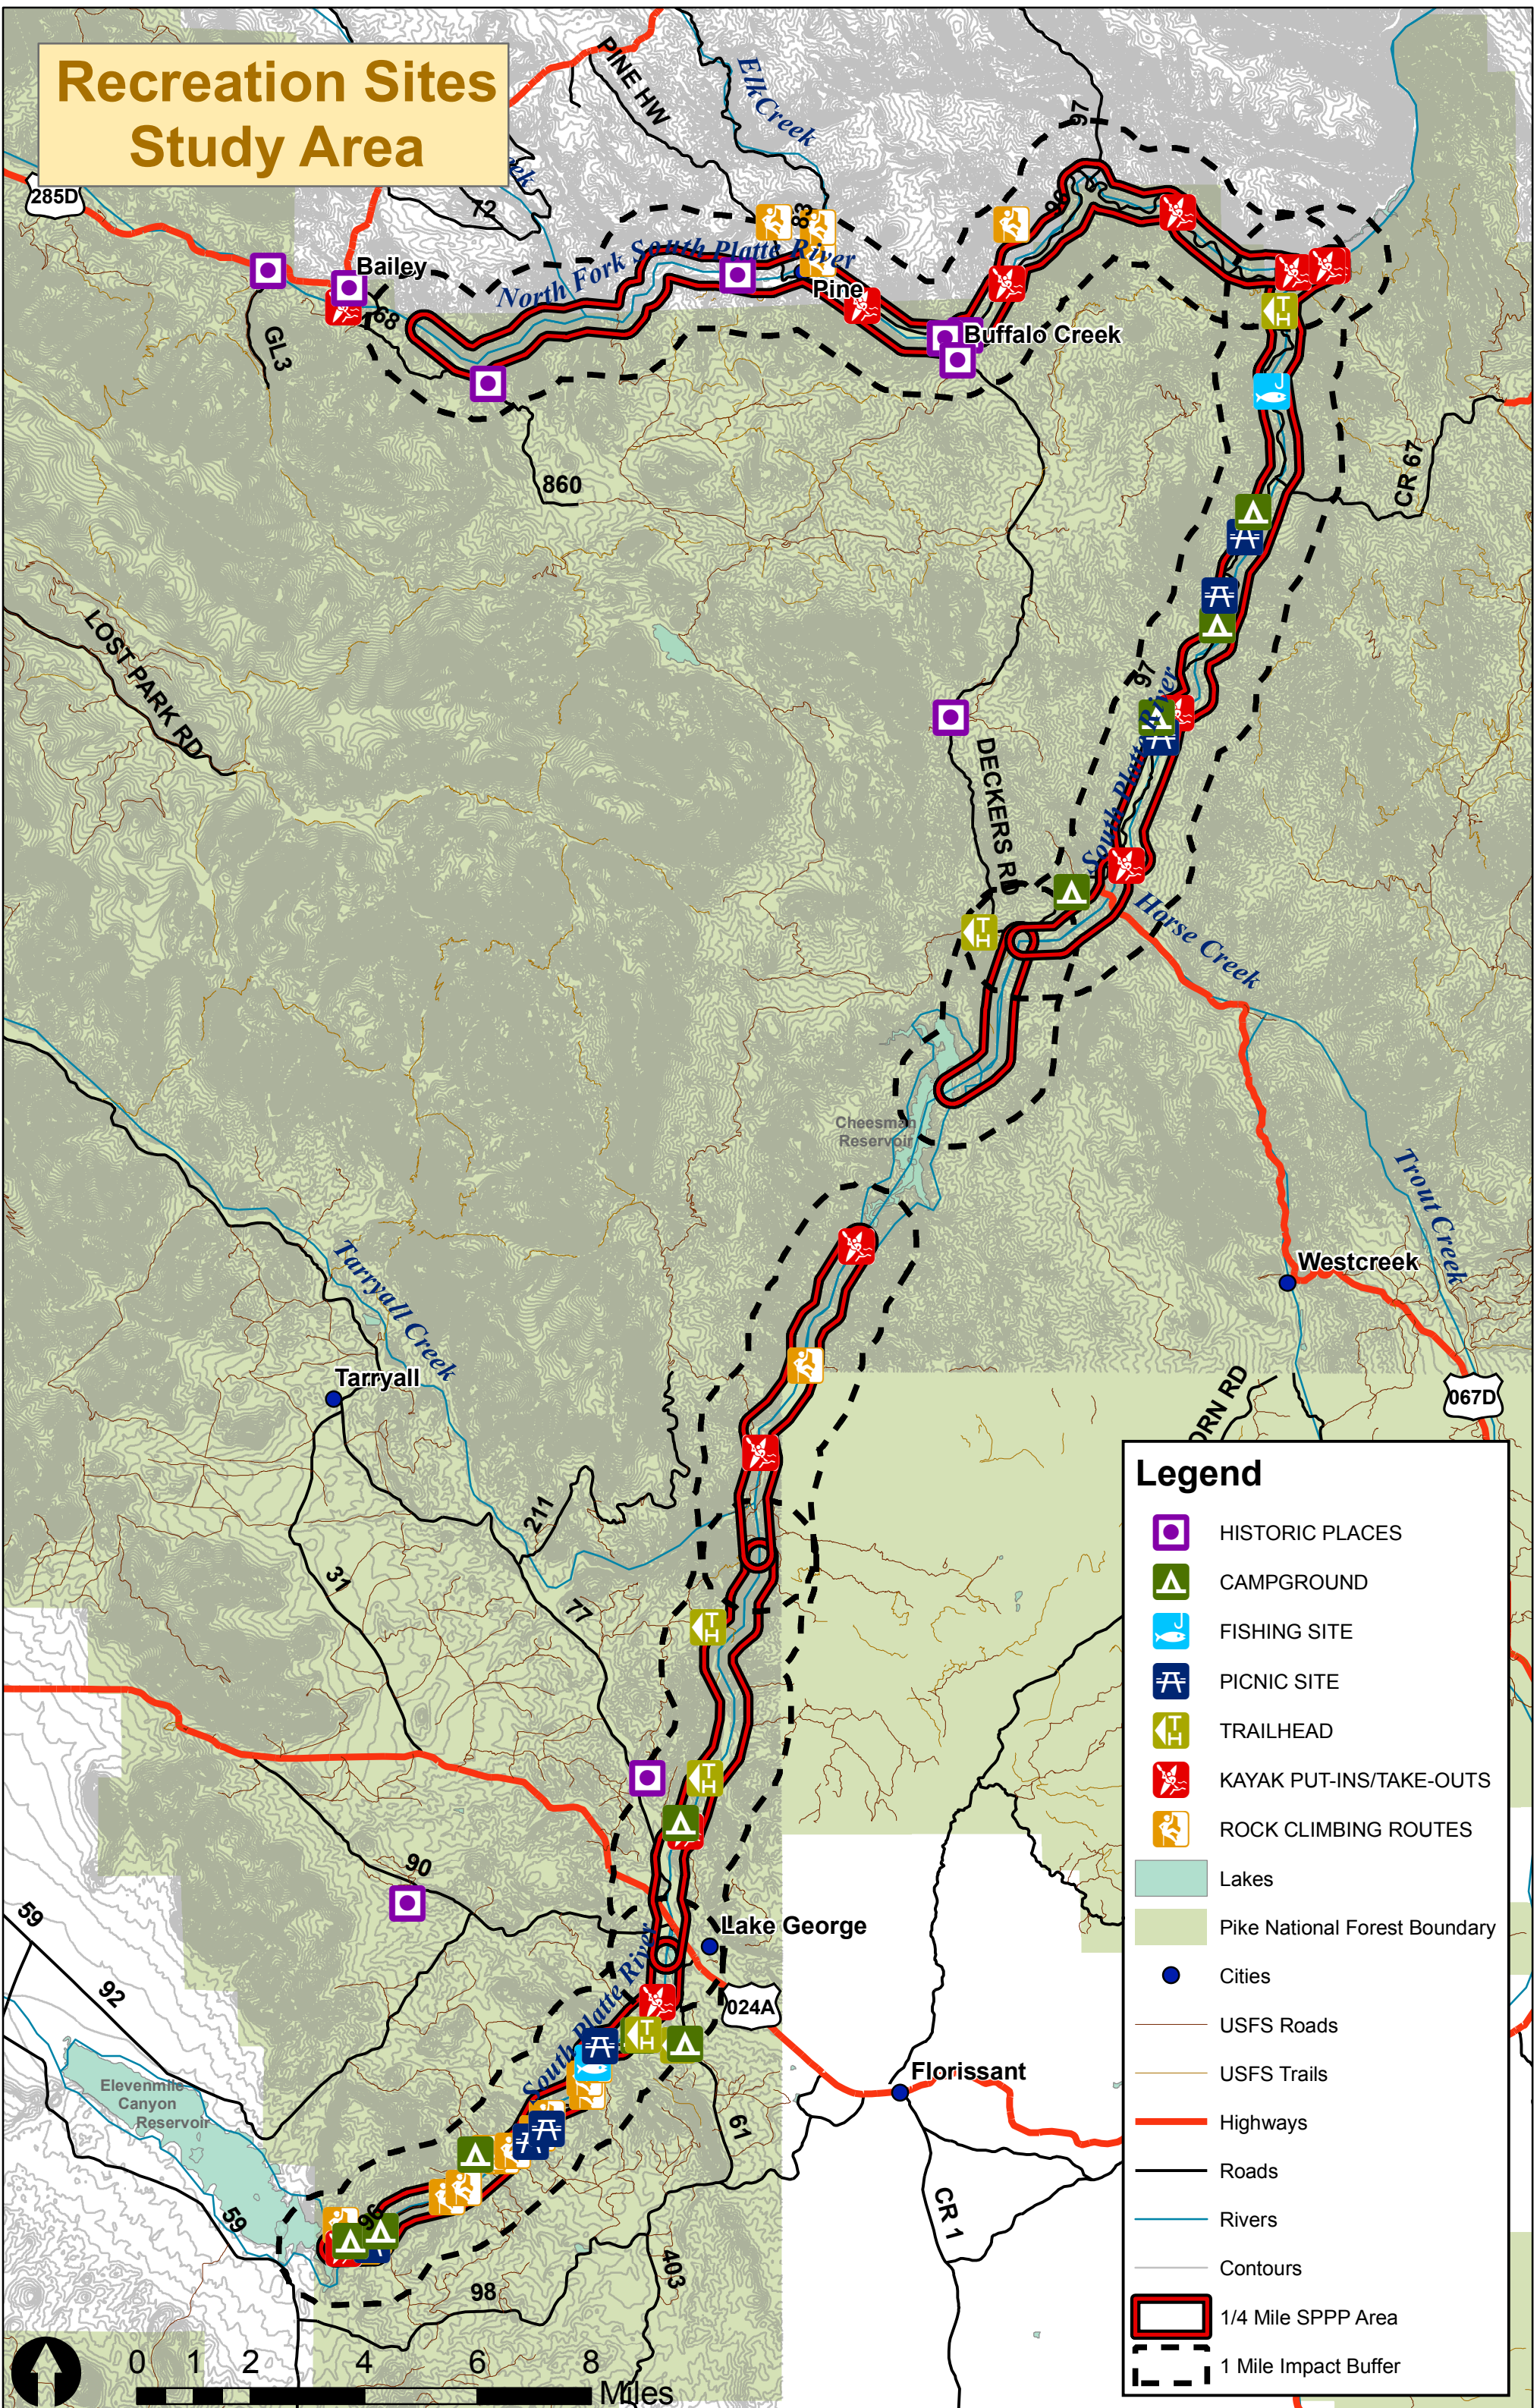

Recreation Sites Study Area

Legend

- HISTORIC PLACES
- CAMPGROUND
- FISHING SITE
- PICNIC SITE
- TRAILHEAD
- KAYAK PUT-INS/TAKE-OUTS
- ROCK CLIMBING ROUTES
- Lakes
- Pike National Forest Boundary
- Cities
- USFS Roads
- USFS Trails
- Highways
- Roads
- Rivers
- Contours
- 1/4 Mile SPPP Area
- 1 Mile Impact Buffer