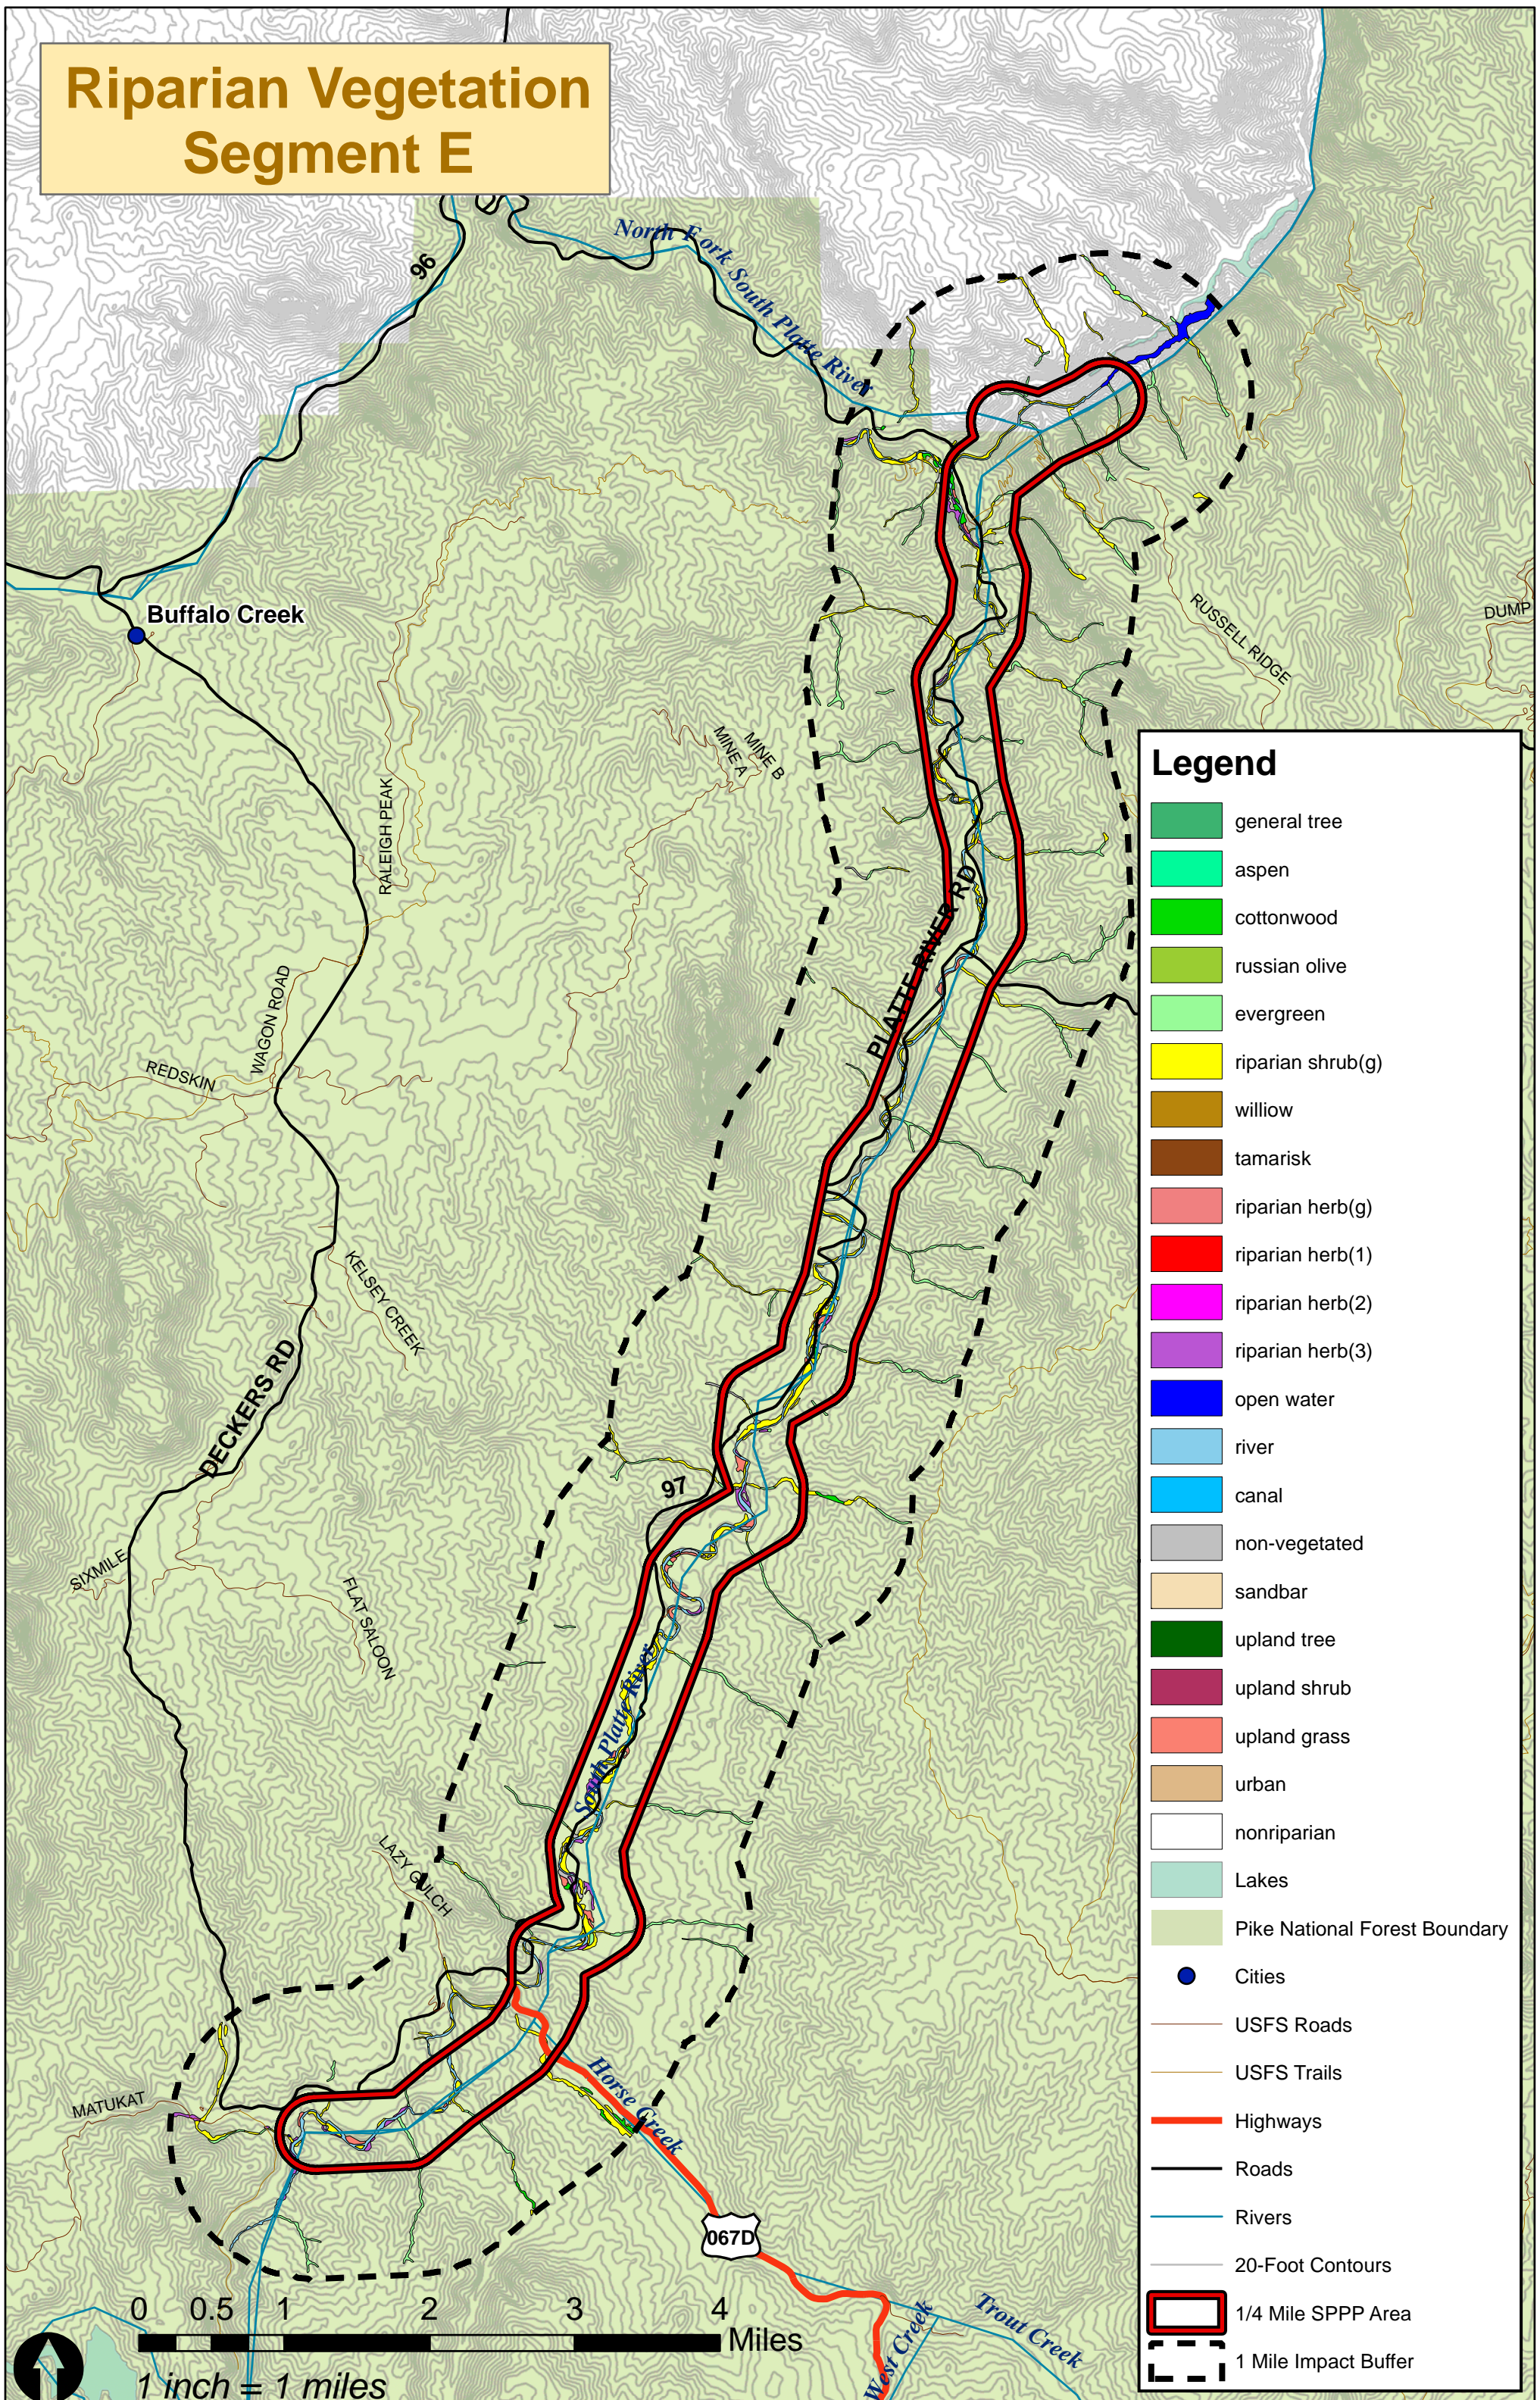

Riparian Vegetation Segment E

Legend

- general tree
- aspen
- cottonwood
- russian olive
- evergreen
- riparian shrub(g)
- willow
- tamarisk
- riparian herb(g)
- riparian herb(1)
- riparian herb(2)
- riparian herb(3)
- open water
- river
- canal
- non-vegetated
- sandbar
- upland tree
- upland shrub
- upland grass
- urban
- nonriparian
- Lakes
- Pike National Forest Boundary
- Cities
- USFS Roads
- USFS Trails
- Highways
- Roads
- Rivers
- 20-Foot Contours
- 1/4 Mile SPPP Area
- 1 Mile Impact Buffer