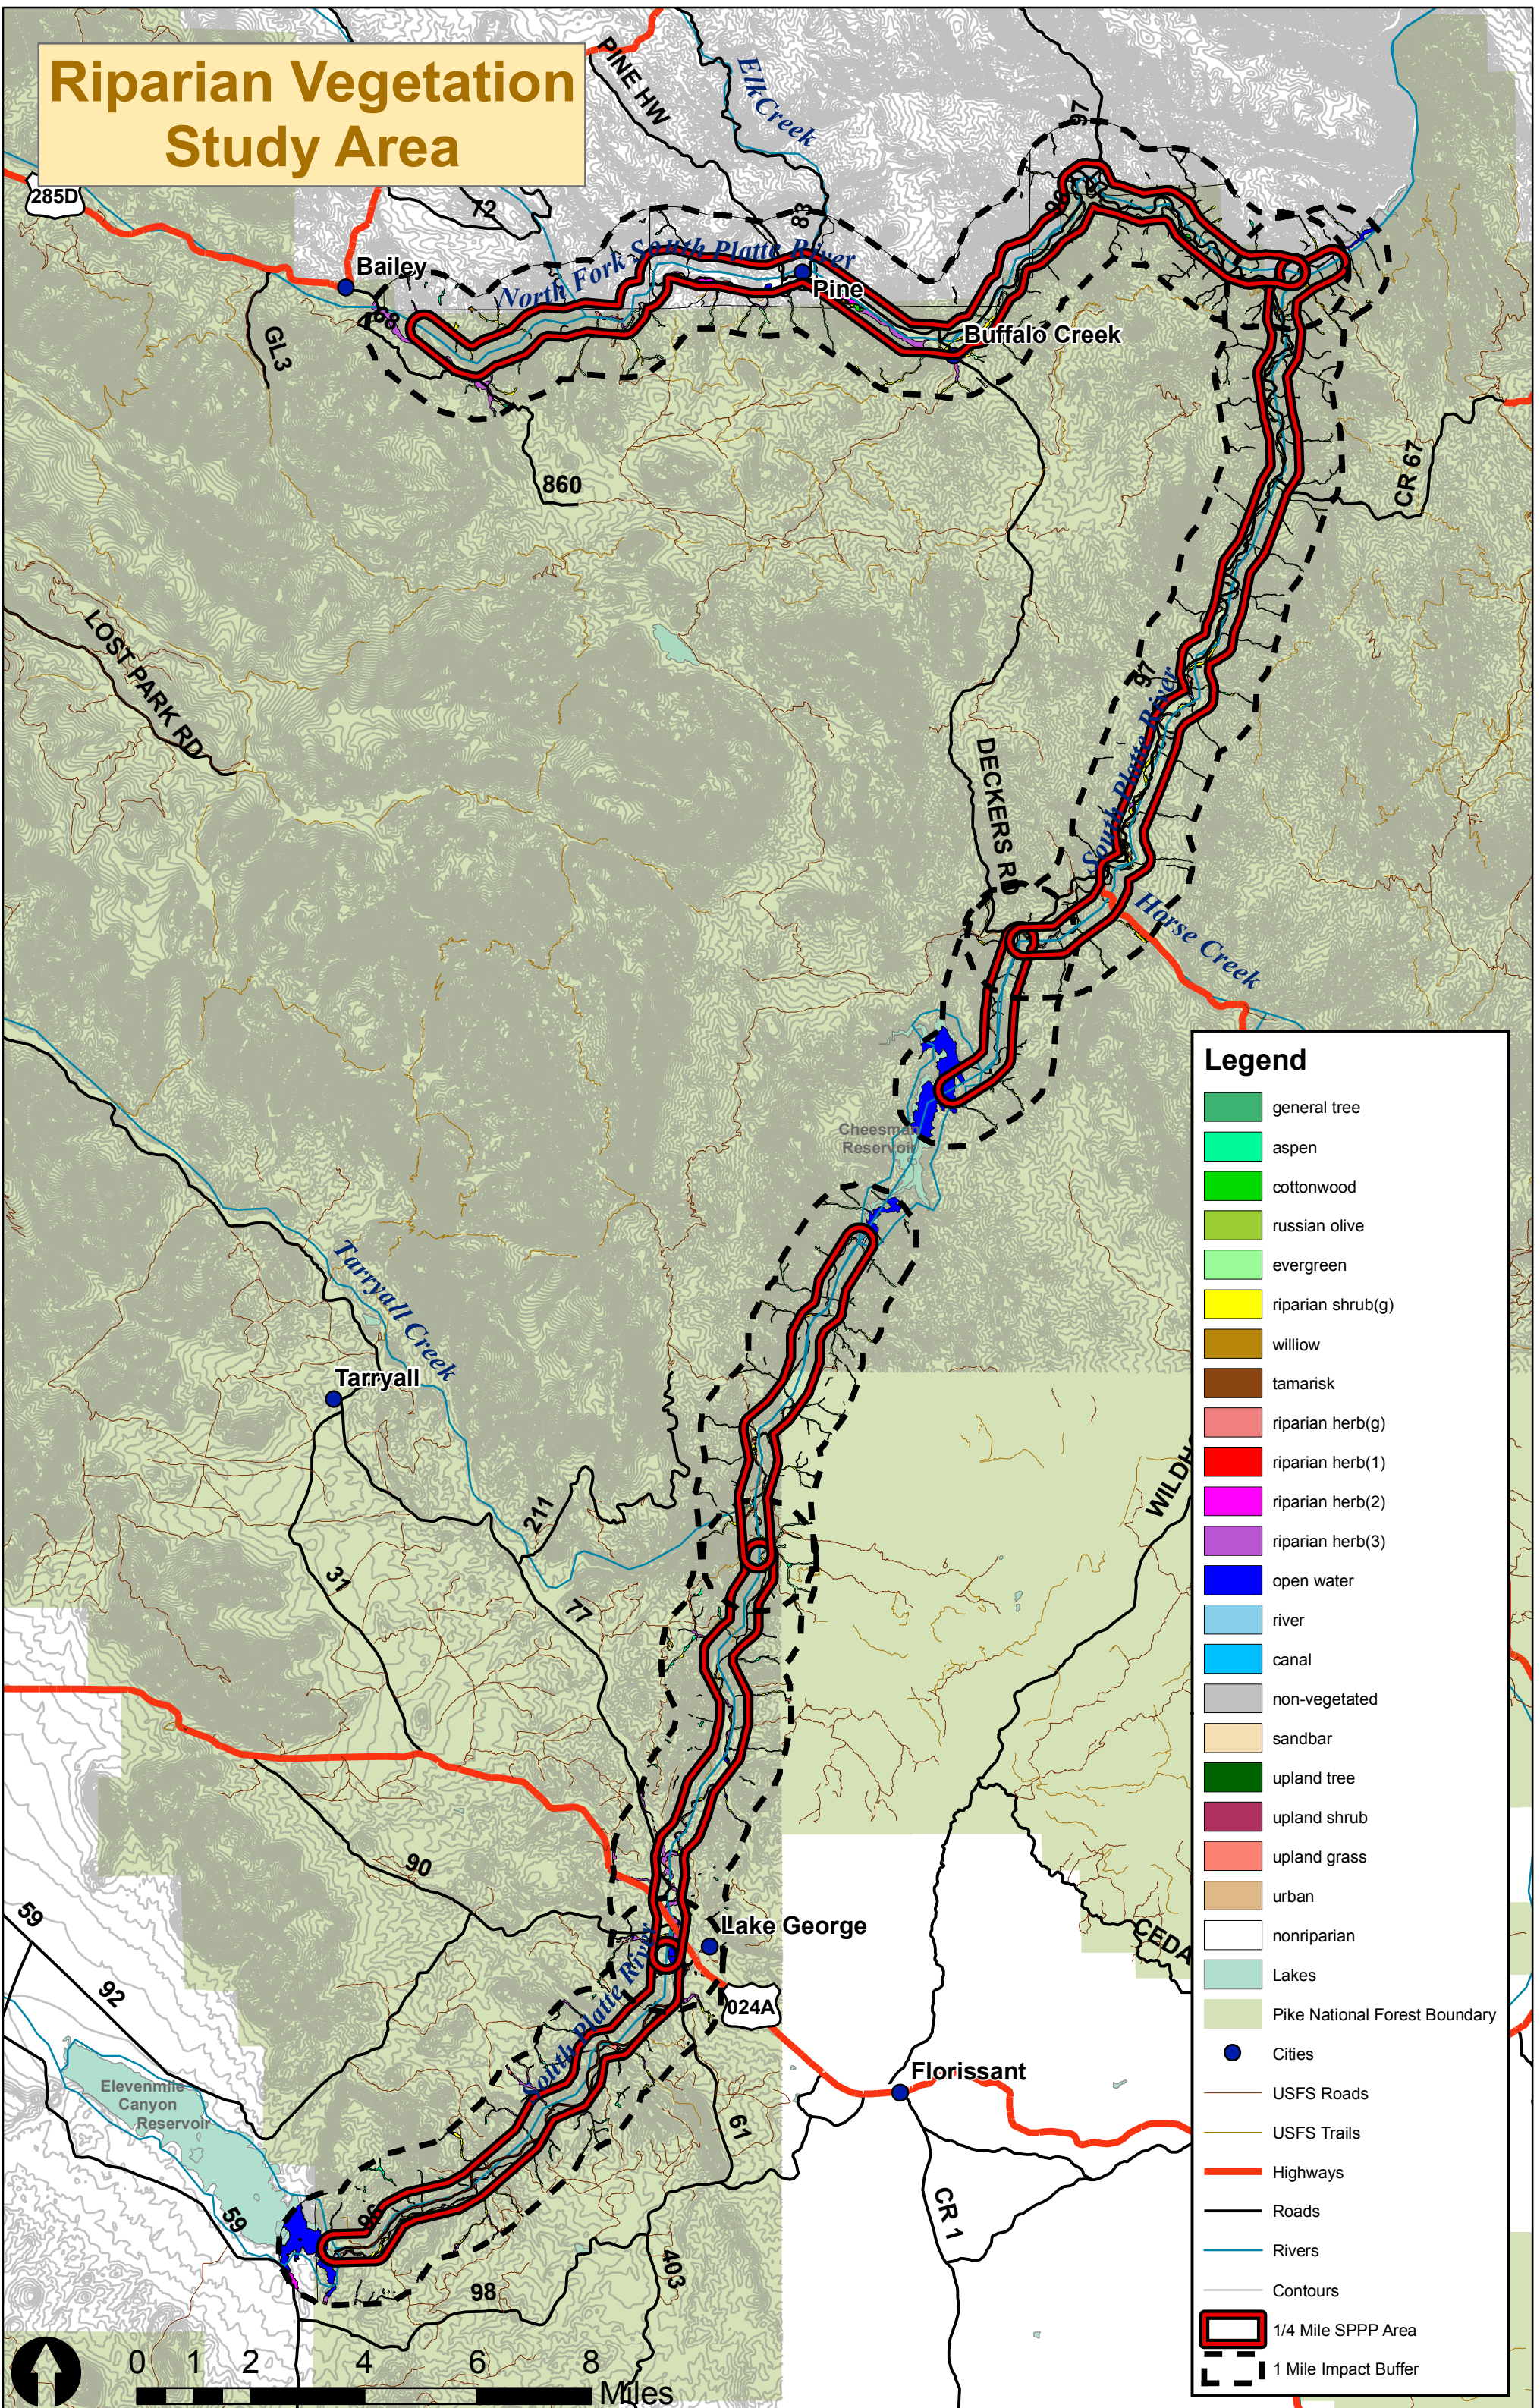

Riparian Vegetation Study Area

Legend

- general tree
- aspen
- cottonwood
- russian olive
- evergreen
- riparian shrub(g)
- willow
- tamarisk
- riparian herb(g)
- riparian herb(1)
- riparian herb(2)
- riparian herb(3)
- open water
- river
- canal
- non-vegetated
- sandbar
- upland tree
- upland shrub
- upland grass
- urban
- nonriparian
- Lakes
- Pike National Forest Boundary
- Cities
- USFS Roads
- USFS Trails
- Highways
- Roads
- Rivers
- Contours
- 1/4 Mile SPMP Area
- 1 Mile Impact Buffer