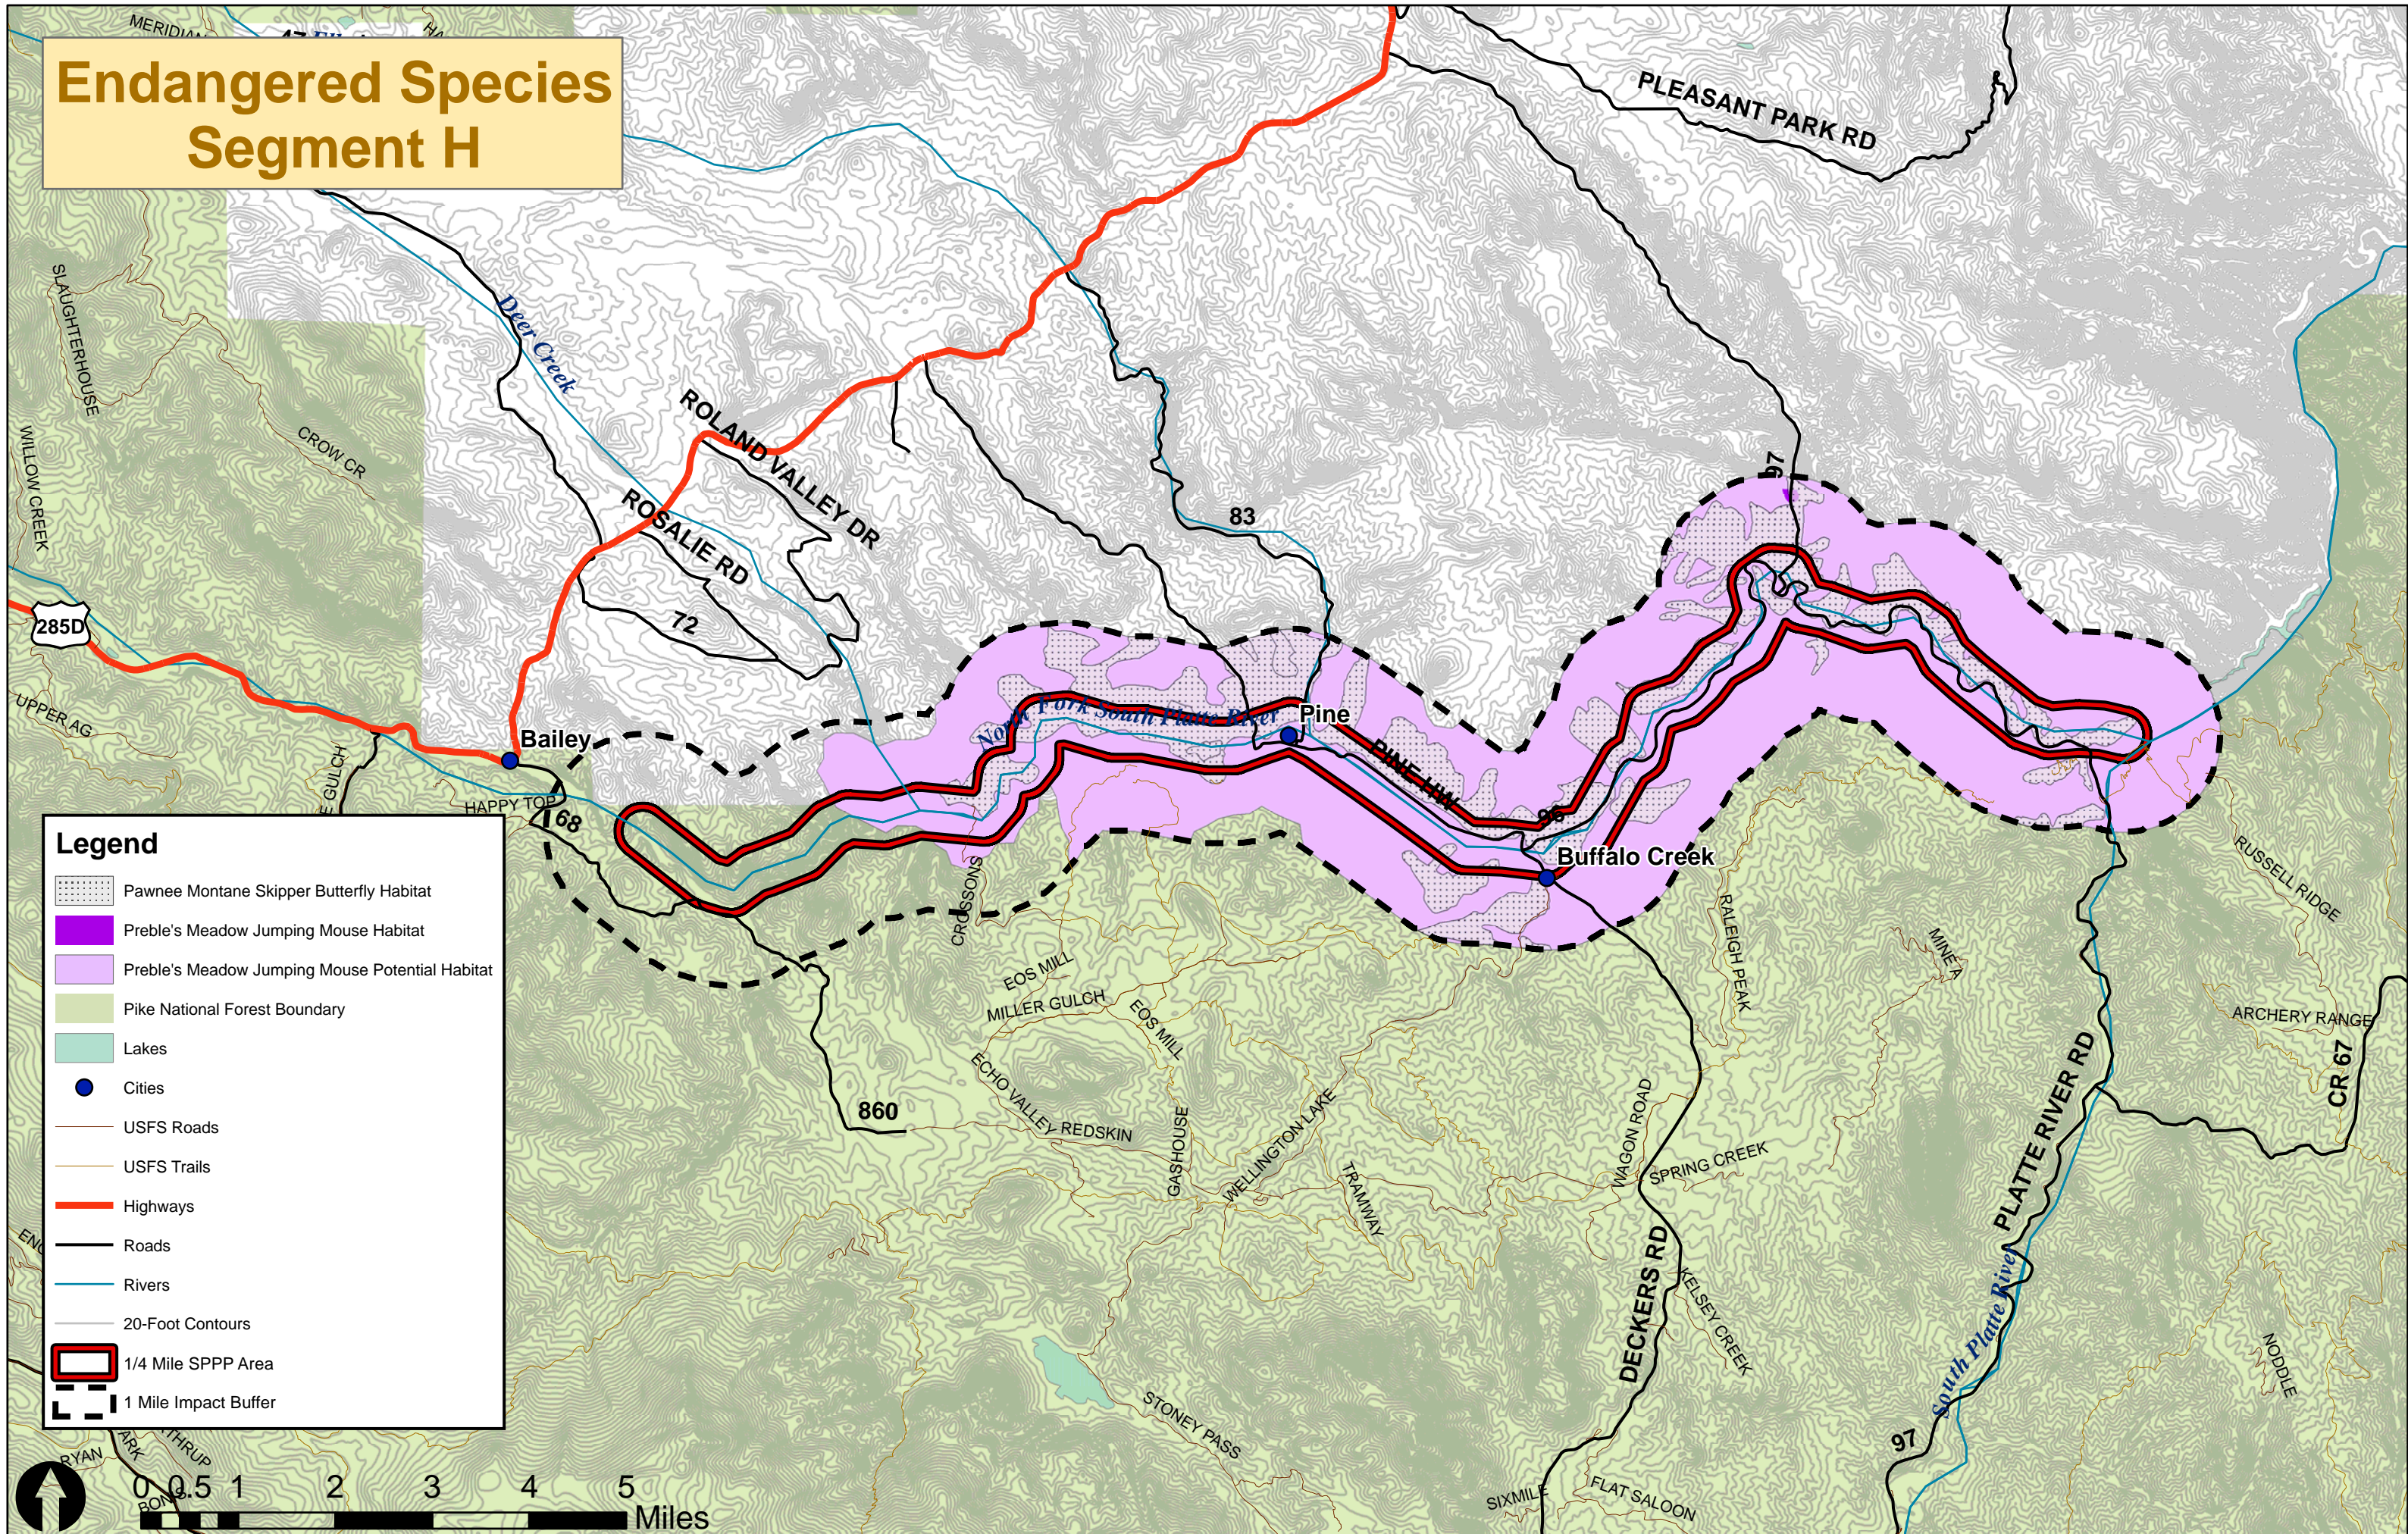

Endangered Species Segment H

Legend

- Pawnee Montane Skipper Butterfly Habitat
- Preble's Meadow Jumping Mouse Habitat
- Preble's Meadow Jumping Mouse Potential Habitat
- Pike National Forest Boundary
- Lakes
- Cities
- USFS Roads
- USFS Trails
- Highways
- Roads
- Rivers
- 20-Foot Contours
- 1/4 Mile SPPP Area
- 1 Mile Impact Buffer