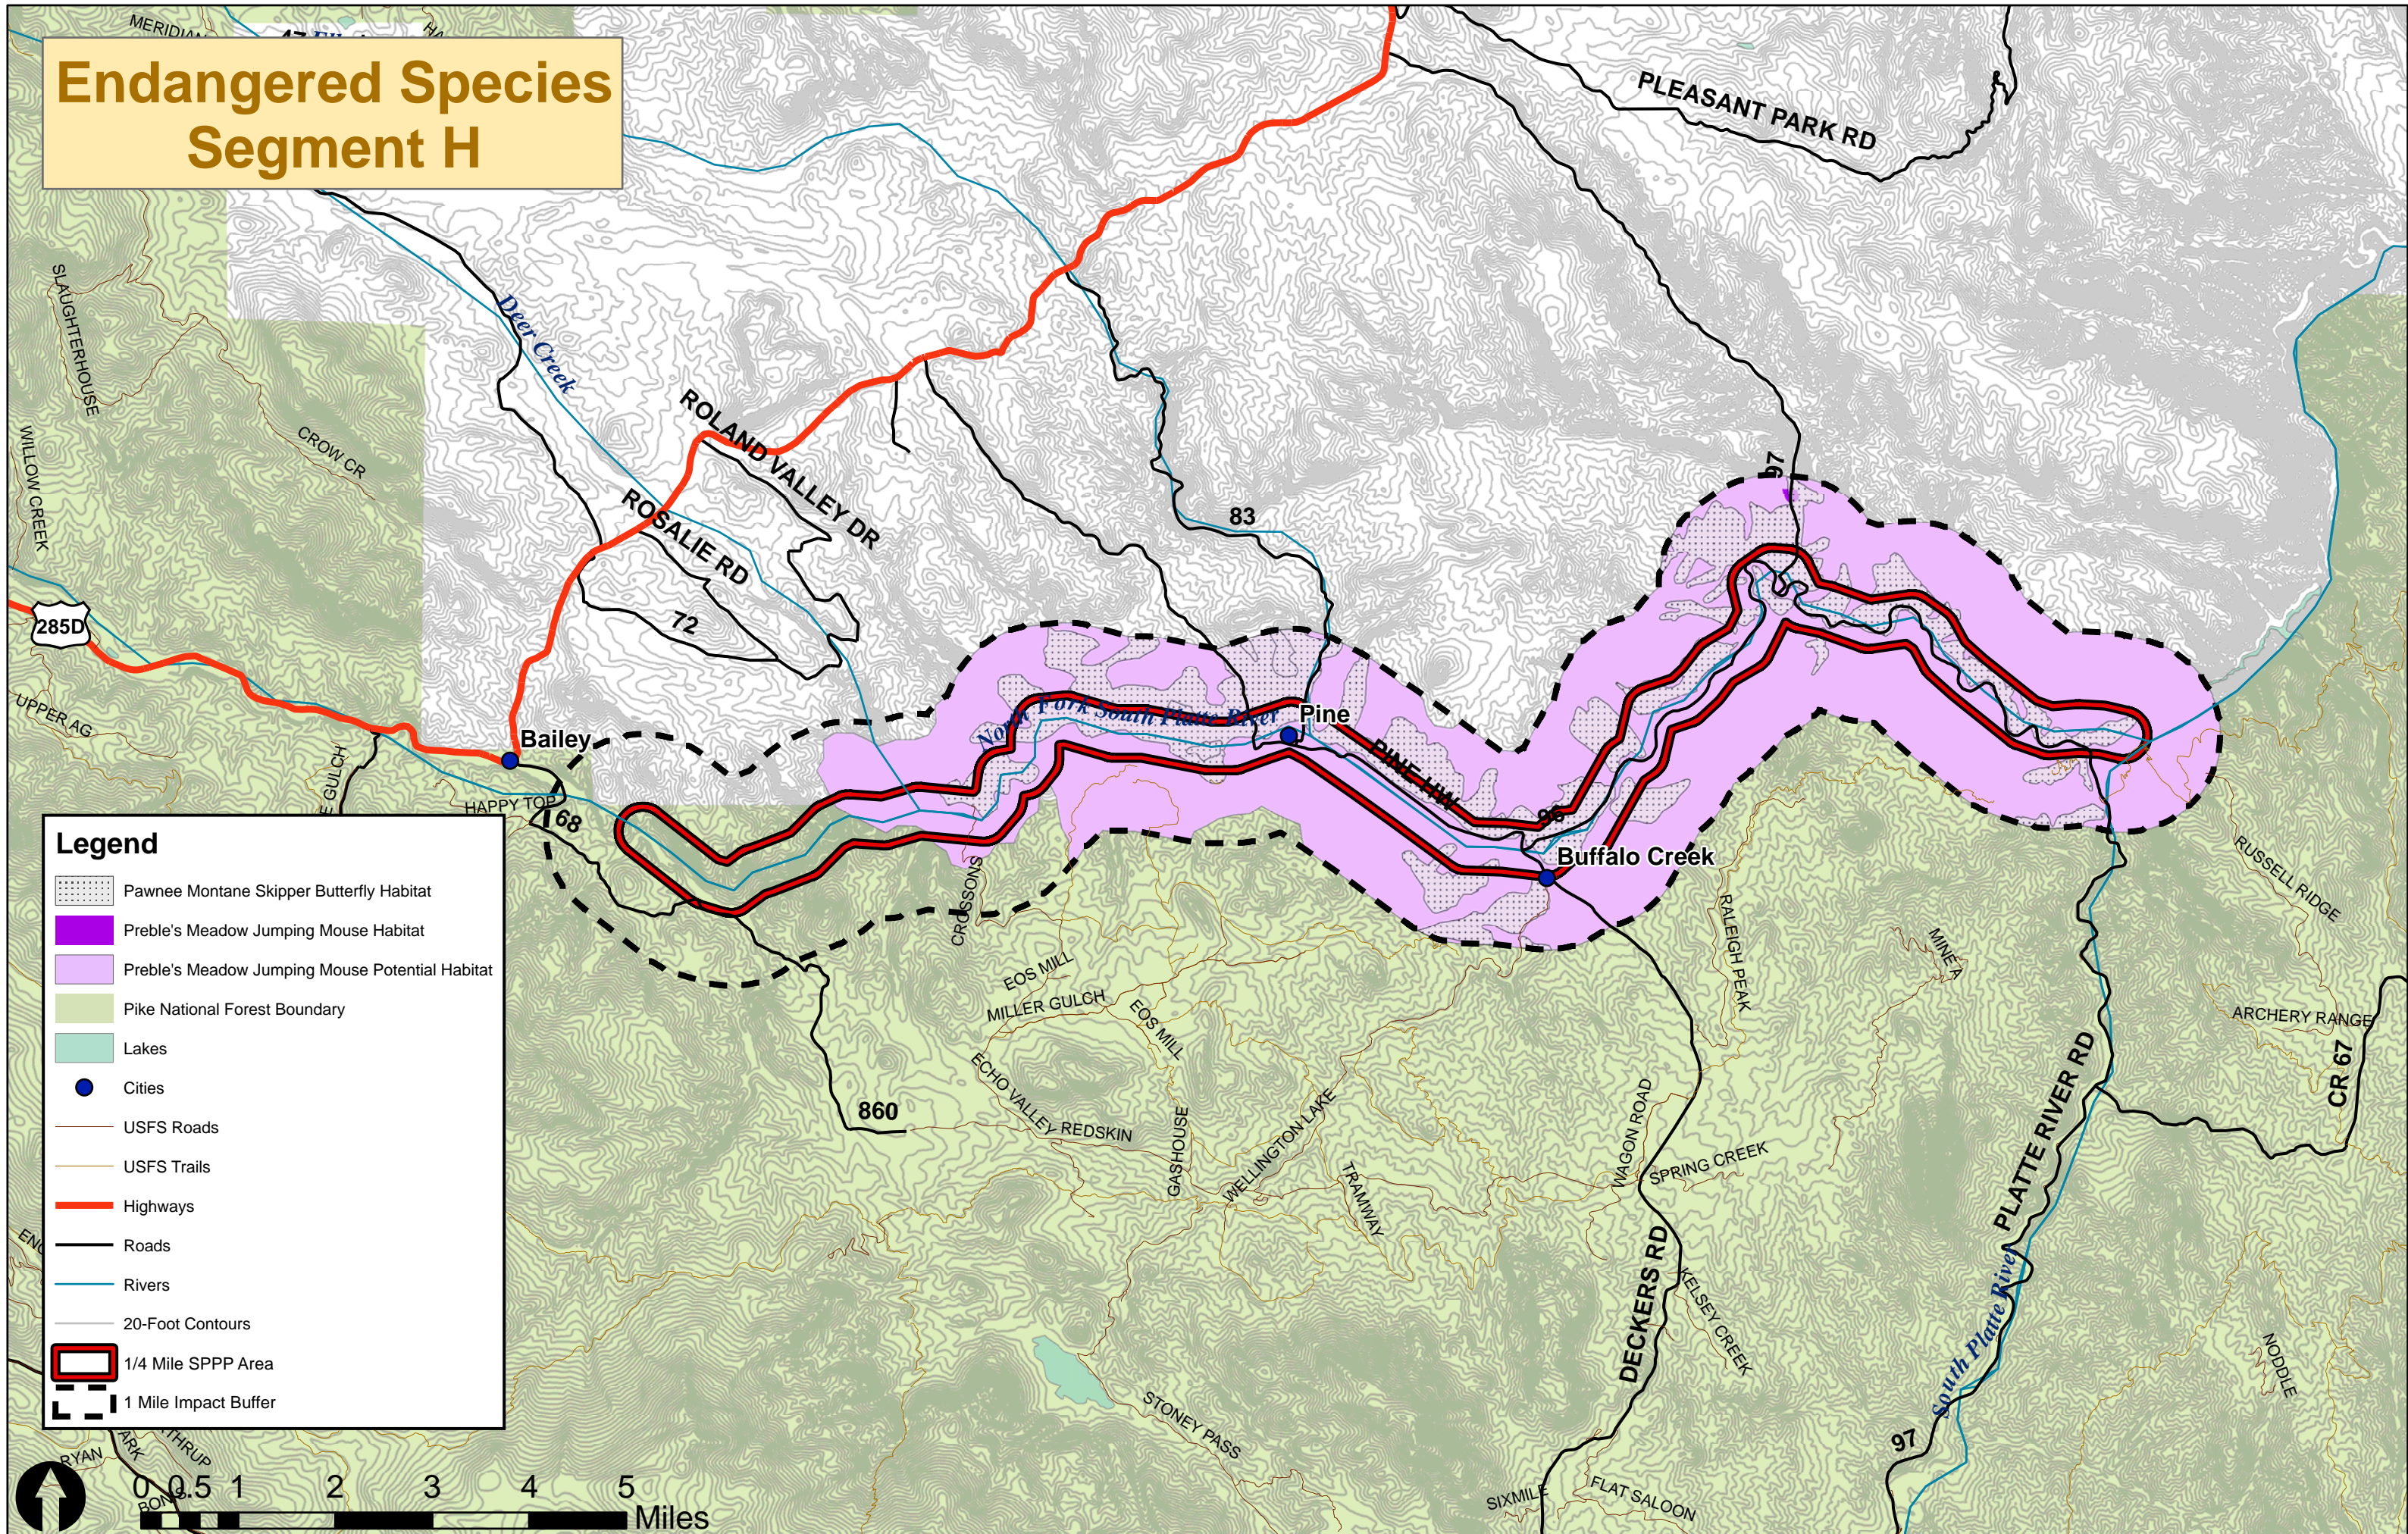

# Endangered Species Segment H

**Legend**

-  Pawnee Montane Skipper Butterfly Habitat
-  Preble's Meadow Jumping Mouse Habitat
-  Preble's Meadow Jumping Mouse Potential Habitat
-  Pike National Forest Boundary
-  Lakes
-  Cities
-  USFS Roads
-  USFS Trails
-  Highways
-  Roads
-  Rivers
-  20-Foot Contours
-  1/4 Mile SPPP Area
-  1 Mile Impact Buffer