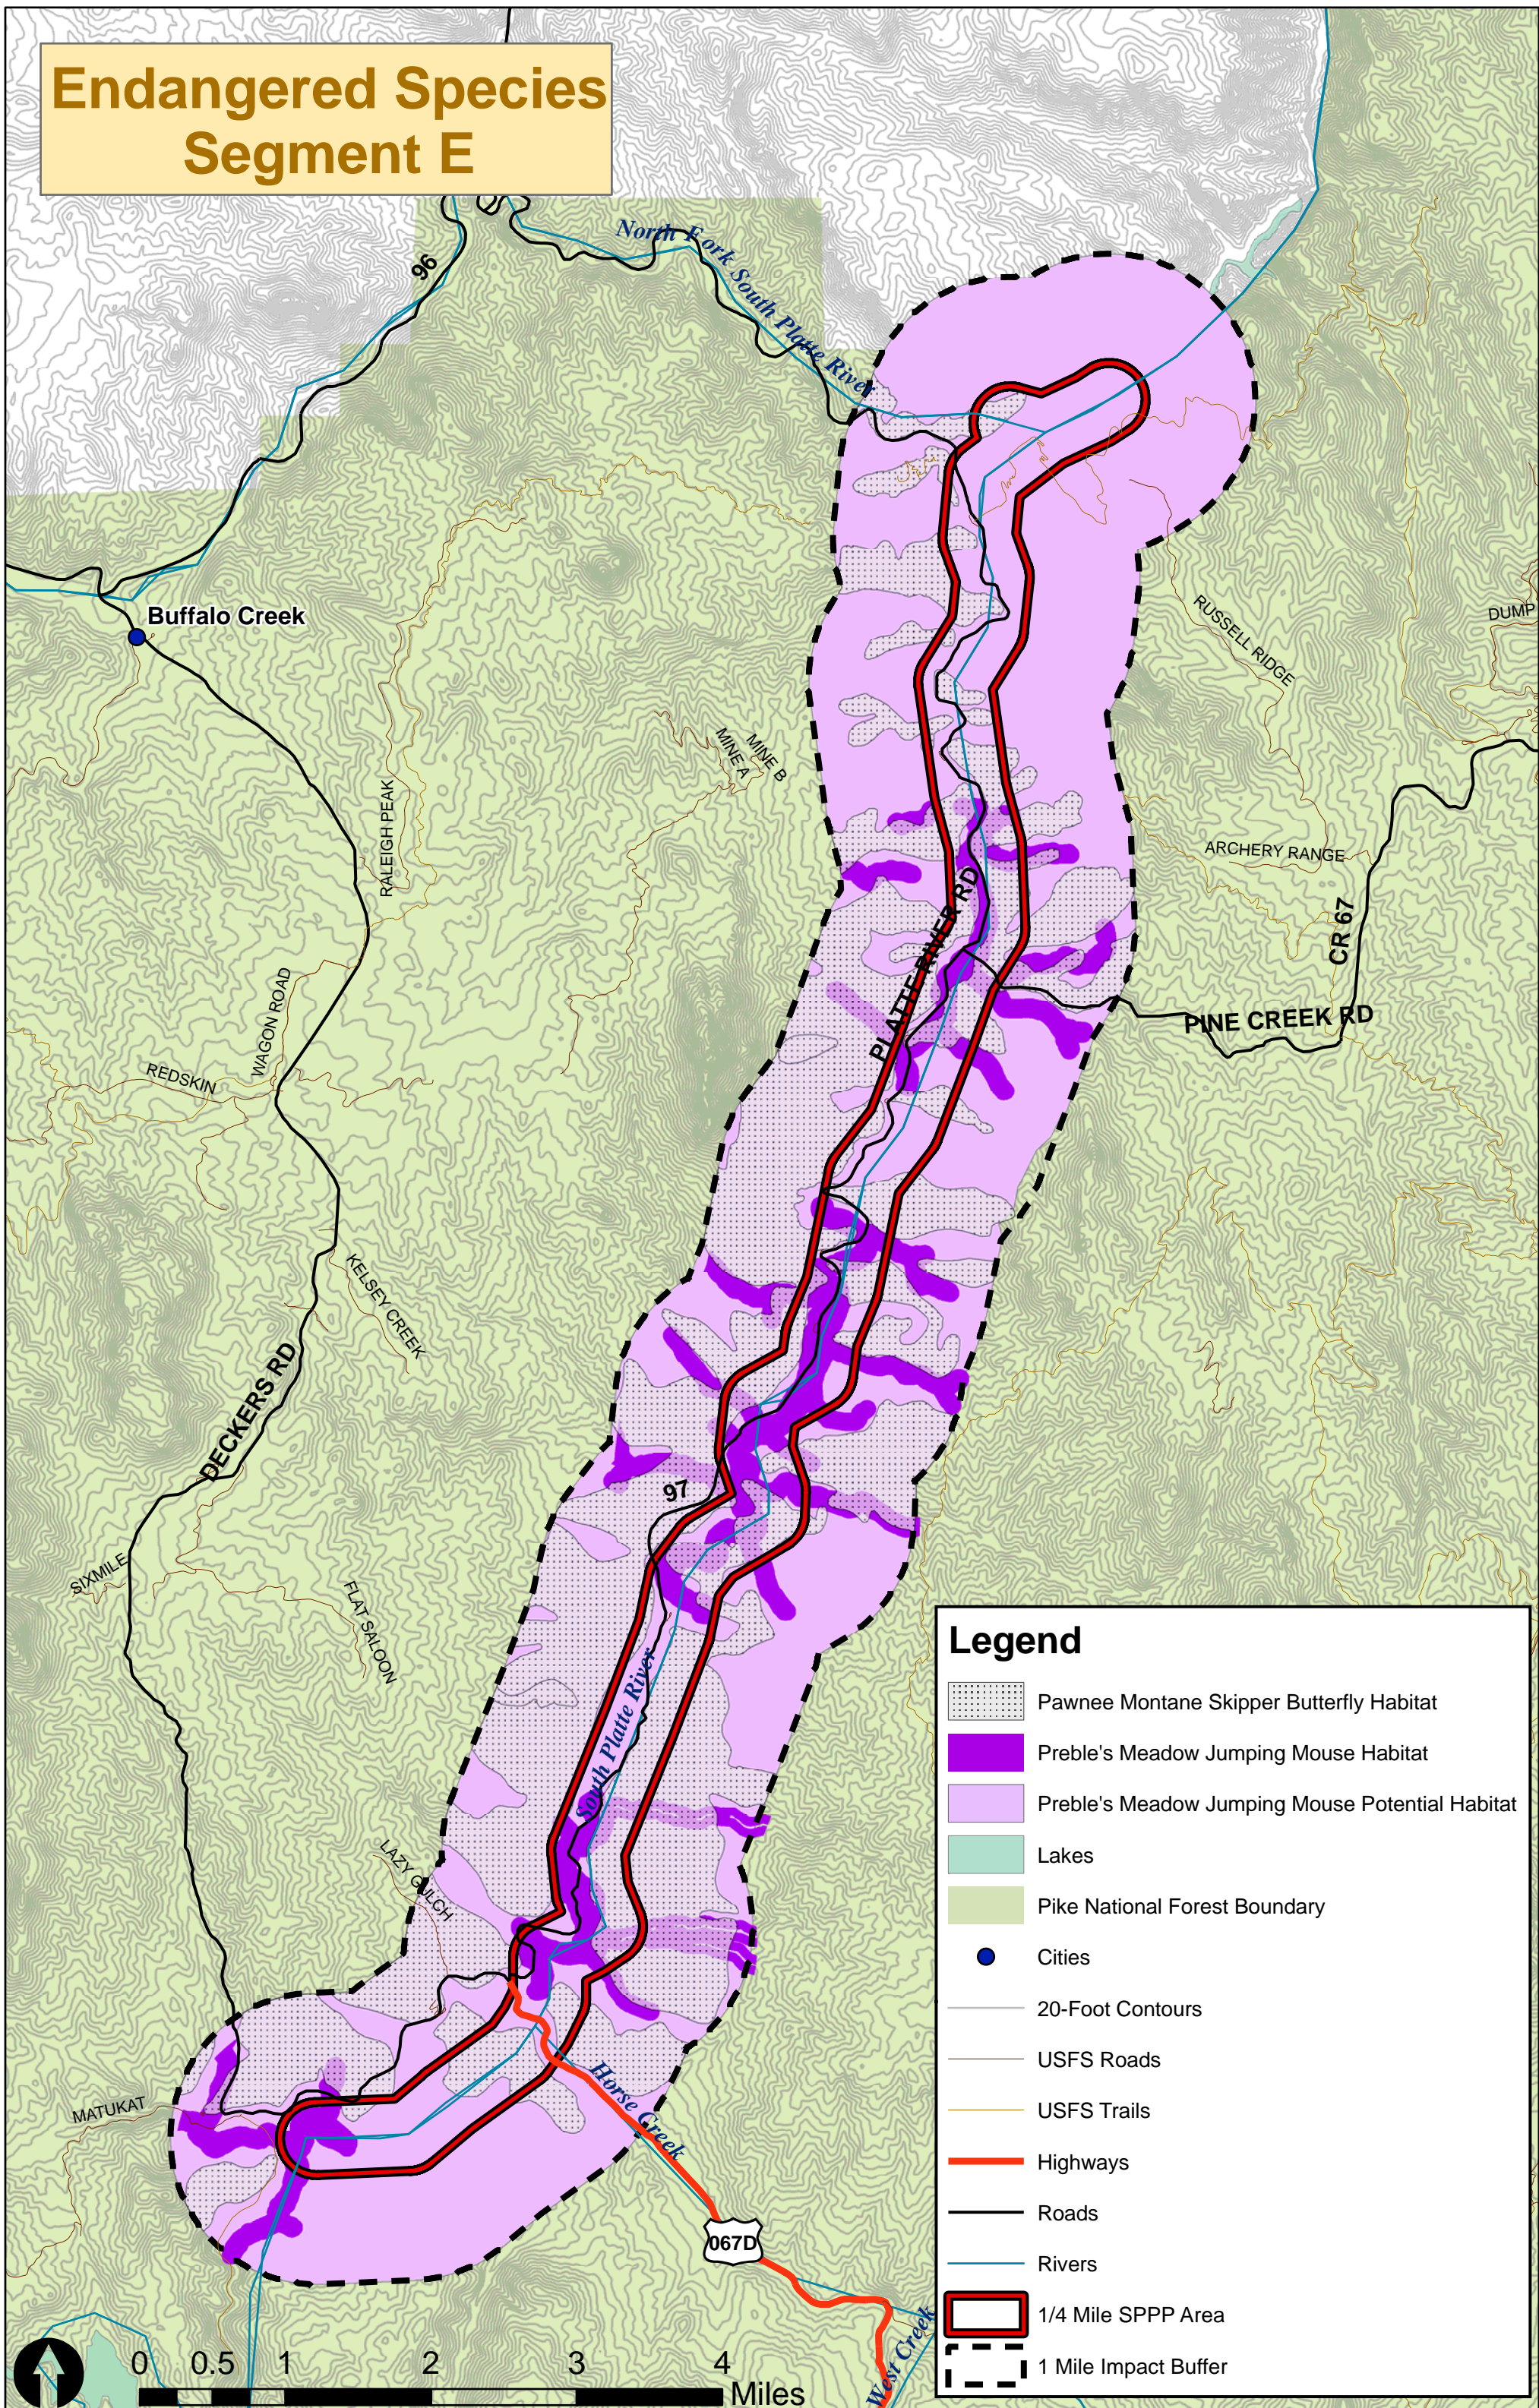

# Endangered Species Segment E

### Legend

-  Pawnee Montane Skipper Butterfly Habitat
-  Preble's Meadow Jumping Mouse Habitat
-  Preble's Meadow Jumping Mouse Potential Habitat
-  Lakes
-  Pike National Forest Boundary
-  Cities
-  20-Foot Contours
-  USFS Roads
-  USFS Trails
-  Highways
-  Roads
-  Rivers
-  1/4 Mile SPPP Area
-  1 Mile Impact Buffer