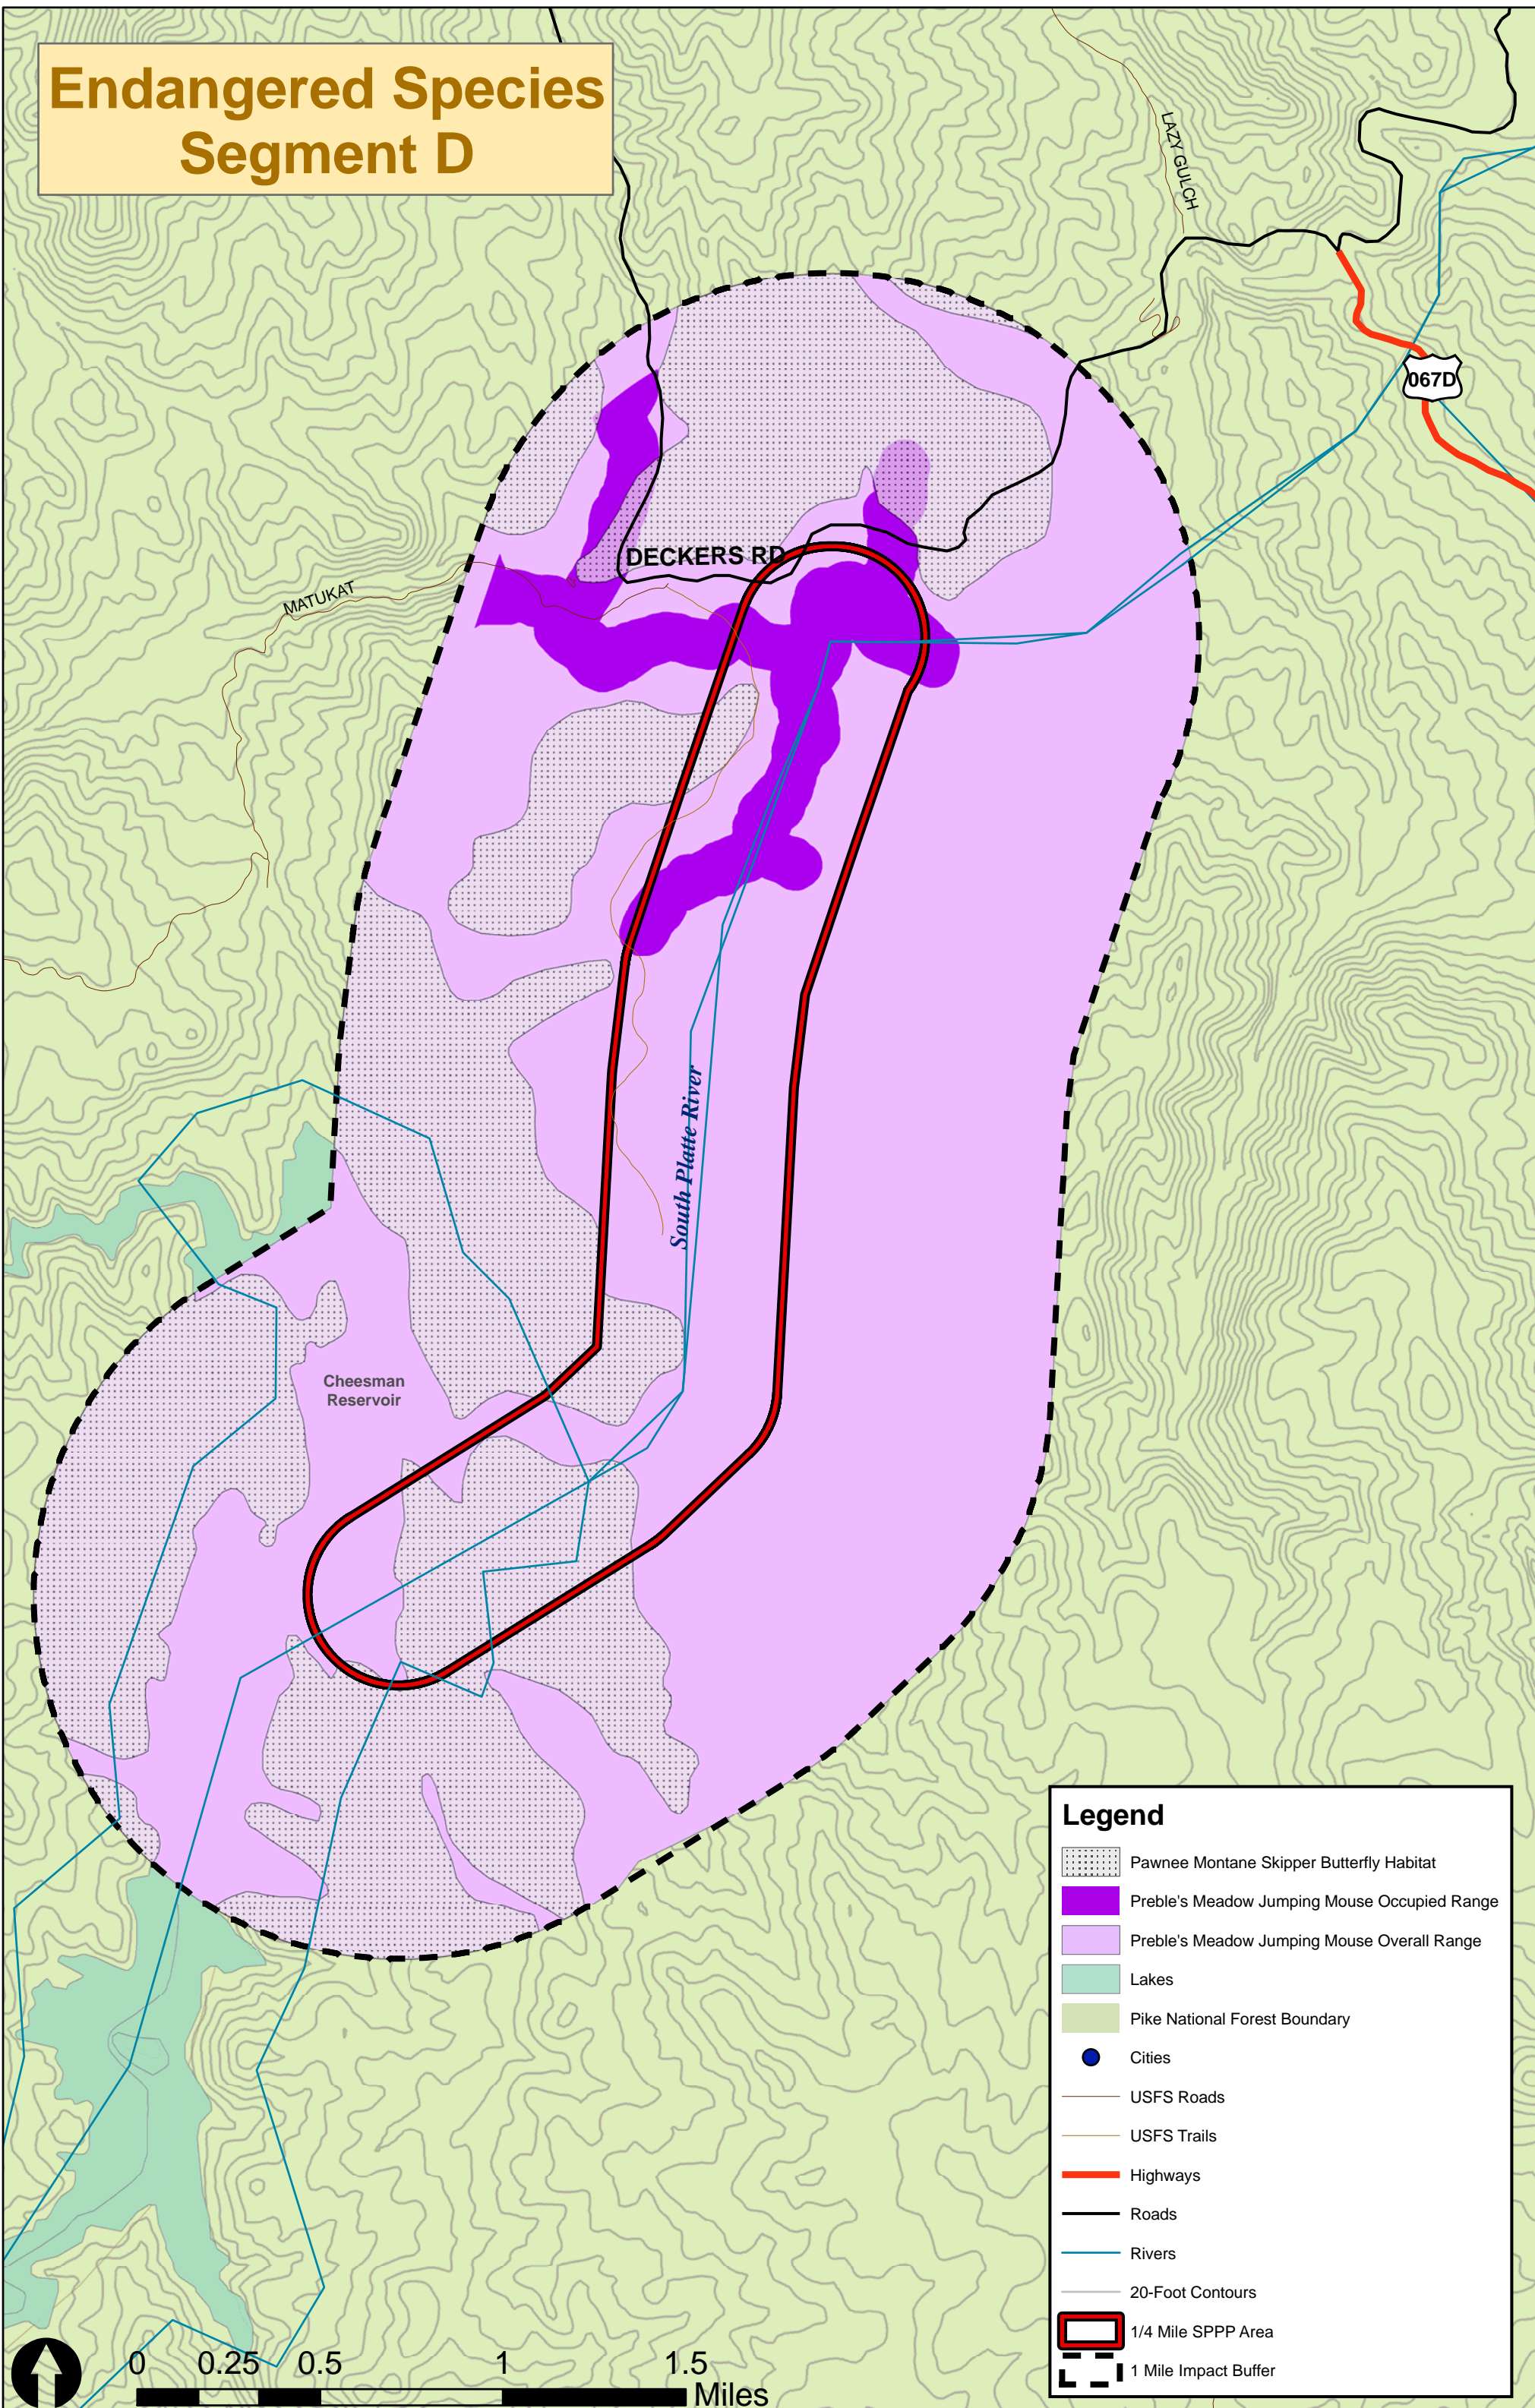

Endangered Species Segment D

Legend

- Pawnee Montane Skipper Butterfly Habitat
- Preble's Meadow Jumping Mouse Occupied Range
- Preble's Meadow Jumping Mouse Overall Range
- Lakes
- Pike National Forest Boundary
- Cities
- USFS Roads
- USFS Trails
- Highways
- Roads
- Rivers
- 20-Foot Contours
- 1/4 Mile SPPP Area
- 1 Mile Impact Buffer