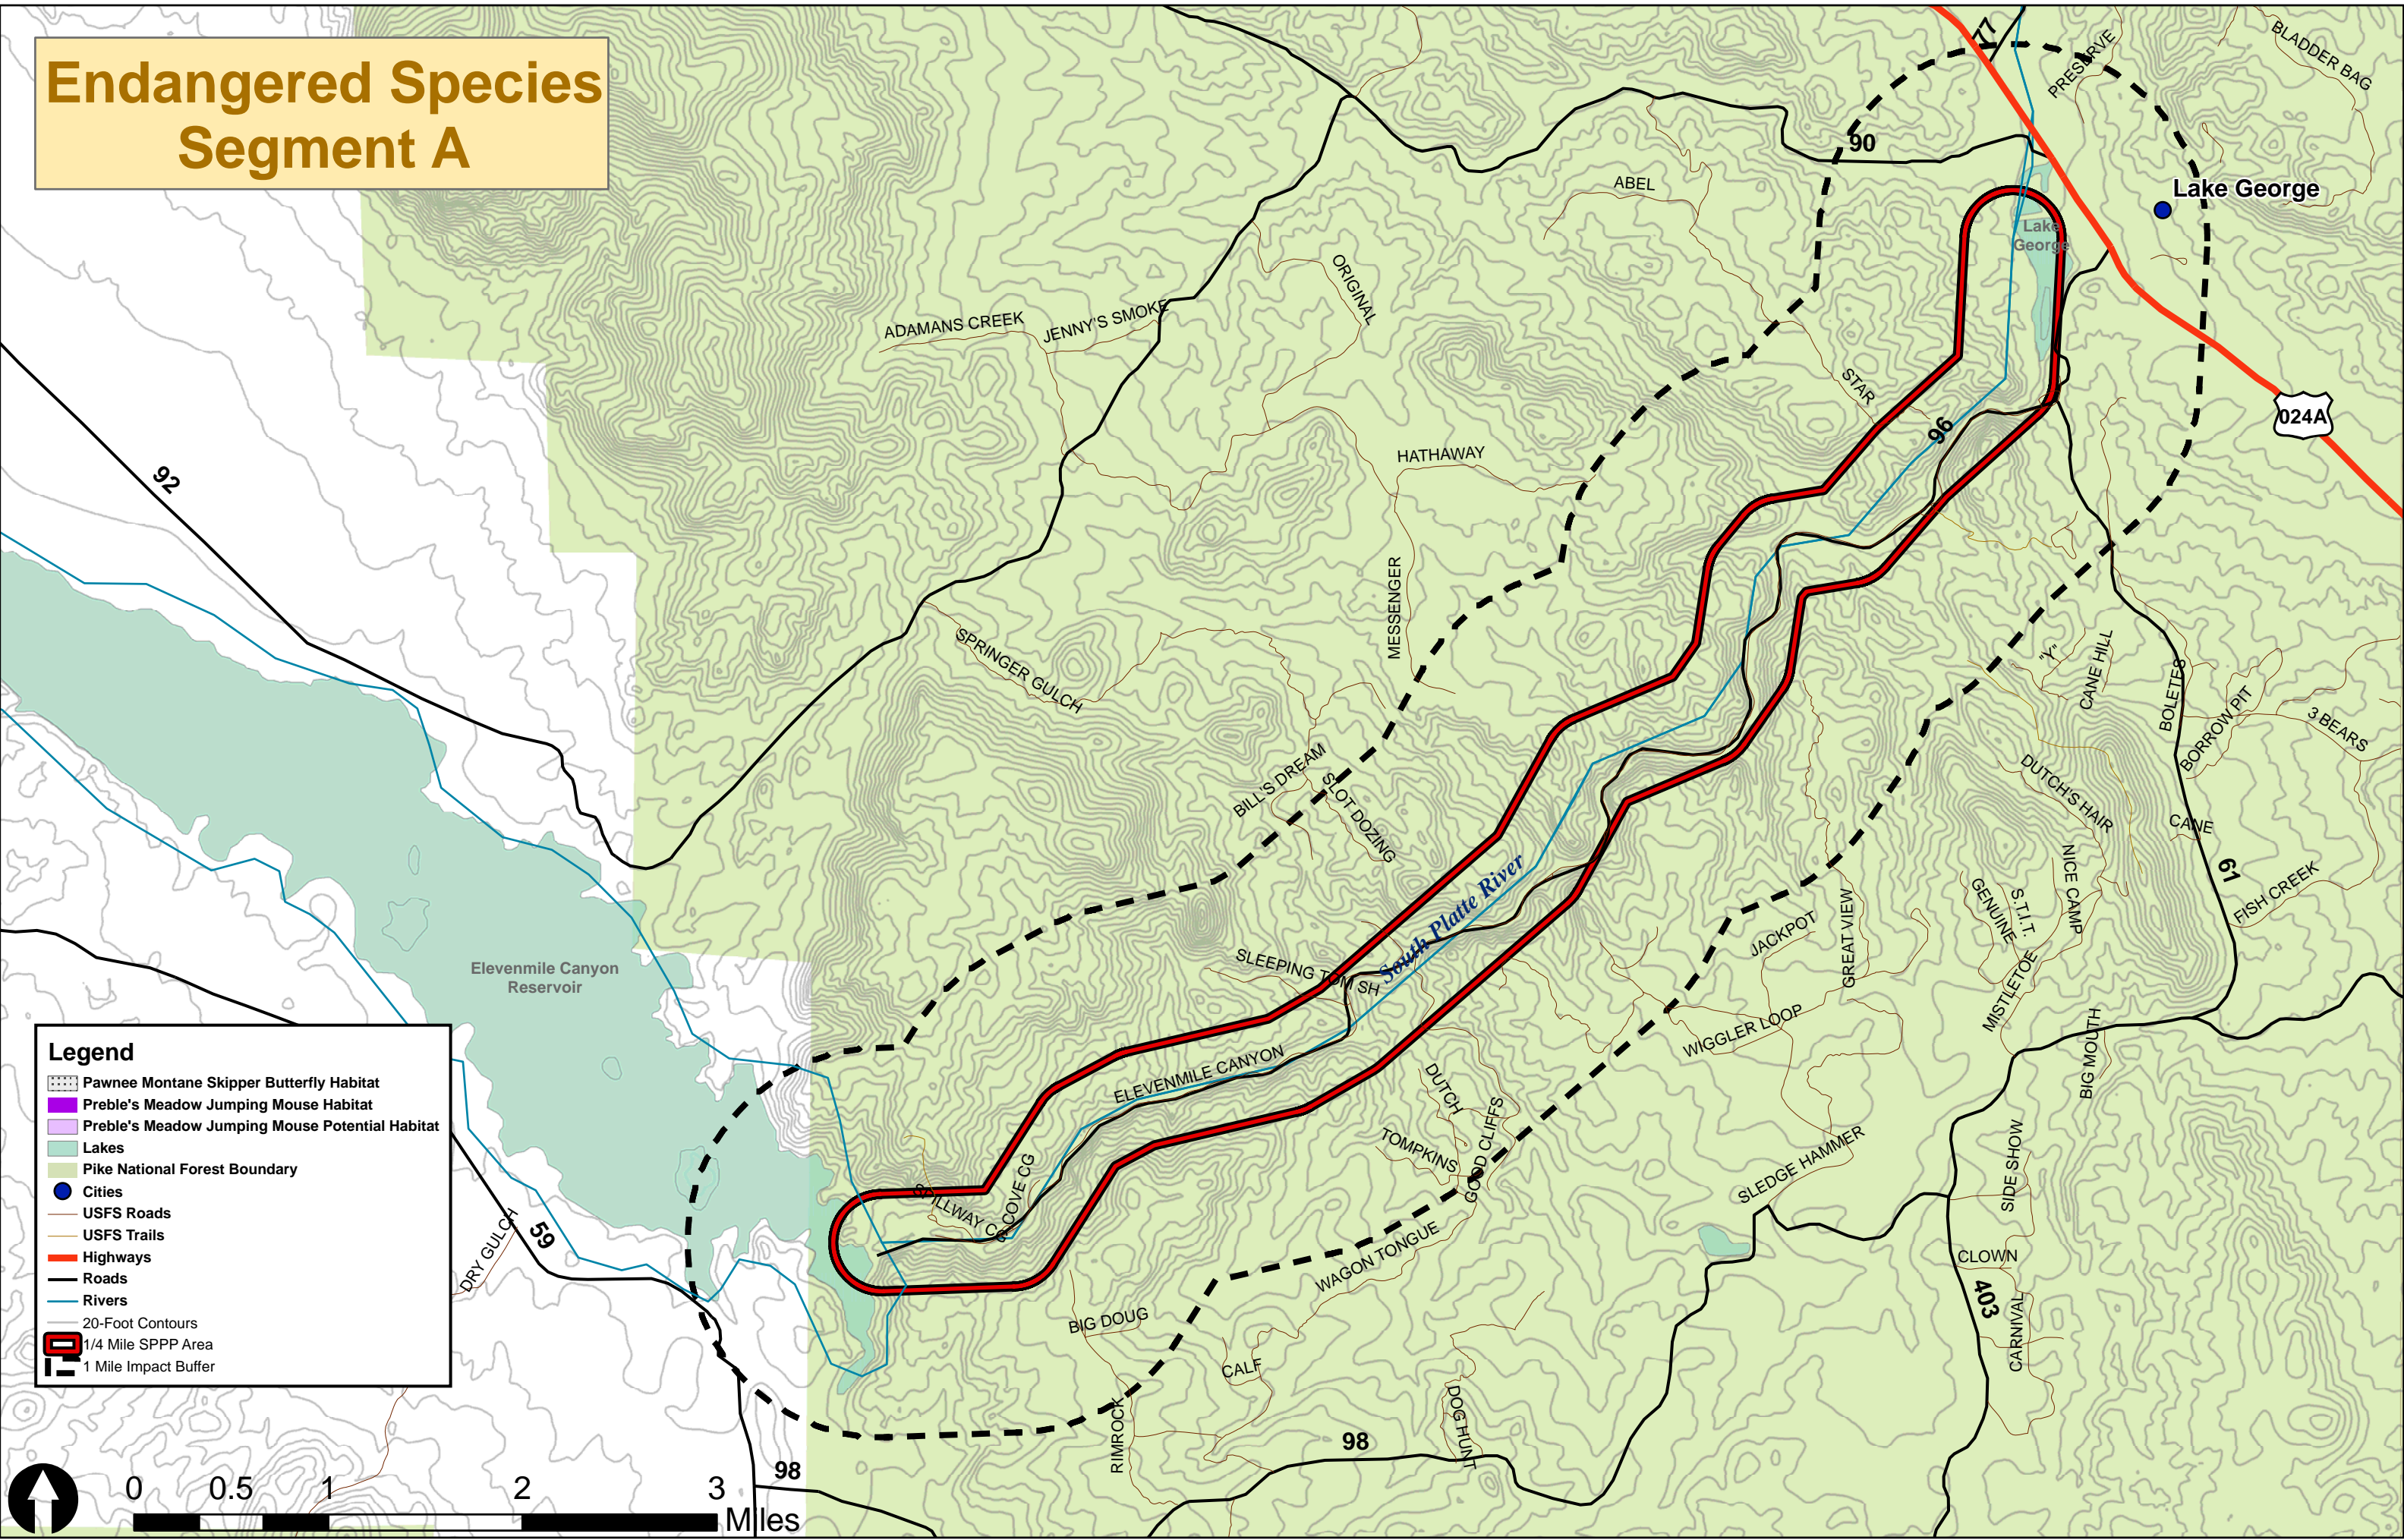

Endangered Species Segment A

Legend

- Pawnee Montane Skipper Butterfly Habitat
- Preble's Meadow Jumping Mouse Habitat
- Preble's Meadow Jumping Mouse Potential Habitat
- Lakes
- Pike National Forest Boundary
- Cities
- USFS Roads
- USFS Trails
- Highways
- Roads
- Rivers
- 20-Foot Contours
- 1/4 Mile SPPP Area
- 1 Mile Impact Buffer